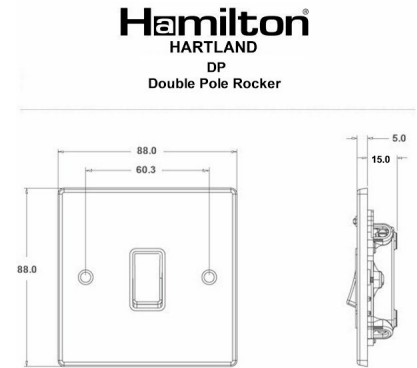

74DPSS-B

Hartland | HARTLAND RANGE | Double Pole Switches

Item Image

Wiring

Dimensions

Primary Range	Hartland
Insert Type	1 gang 20AX Double Pole Rocker
Insert Colour	Satin Steel/Black
EAN13 Barcode	5017503246977
Commodity Code	85363030
Luckins TSI	385552794
Dimensions(Nominal)	Single: Height = 88.0mm Width = 88.0mm Depth = 5.0mm
Weight	113 GR
Switched Poles	Double
Current Rating	20AX
Voltage	220/250V AC
Maximum Load	20 Amp inductive
Mains Frequency	50Hz
IP Rating	IP2XD
Contact Gap Minimum	3mm
Terminal Capacity 1	3x2.5mm ²
Terminal Capacity 2	2x4mm ² Multi-strand
Terminal Capacity 3	1x6mm ²
Earth Terminal Capacity 1	6x1mm ²
Earth Terminal Capacity 2	5 x 1.5mm ²
Earth Terminal Capacity 3	3 x 2.5mm ²
Earth Terminal Capacity 4	2 x 4mm ² Multi-strand
Earth Terminal Capacity 5	1 x 6mm ²
Product Class 1	Must be earthed
Ambient Operating Temperature	-5° to +40°C
Recommended Location	Internal Use Only
Maximum Installation Altitude	2000m
Standard/Approval	BS EN 60669-1