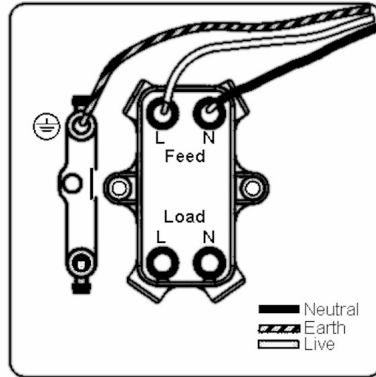

74DPSS-B

Hartland | HARTLAND RANGE | Double Pole Switches

Item Image

Wiring

Dimensions

Primary Range	Hartland
Insert Type	1 gang 20AX Double Pole Rocker
Insert Colour	Satin Steel/Black
EAN13 Barcode	5017503246977
Commodity Code	85363030
Luckins TSI	385552794
Dimensions(Nominal)	Single: Height = 88.0mm Width = 88.0mm Depth = 5.0mm
Weight	113 GR
Switched Poles	Double
Current Rating	20AX
Voltage	220/250V AC
Maximum Load	20 Amp inductive
Mains Frequency	50Hz
IP Rating	IP2XD
Contact Gap Minimum	3mm
Terminal Capacity 1	3x2.5mm ²
Terminal Capacity 2	2x4mm ² Multi-strand
Terminal Capacity 3	1x6mm ²
Earth Terminal Capacity 1	6x1mm ²
Earth Terminal Capacity 2	5 x 1.5mm ²
Earth Terminal Capacity 3	3 x 2.5mm ²
Earth Terminal Capacity 4	2 x 4mm ² Multi-strand
Earth Terminal Capacity 5	1 x 6mm ²
Product Class 1	Must be earthed
Ambient Operating Temperature	-5° to +40°C
Recommended Location	Internal Use Only
Maximum Installation Altitude	2000m
Standard/Approval	BS EN 60669-1

74DPSS-B

Hartland | HARTLAND RANGE | Double Pole Switches

All products listed conform to current British or European standard and the product information is correct at the time of going to press.

All accessories are manufactured under an accredited BS EN ISO 9001 : 2015 Quality Management System.