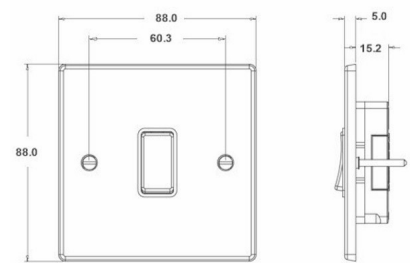

#### Item Image

#### Dimensions

**Hamilton®**  
HARTLAND  
R21  
2 Way Rocker

Primary Range	Hartland
Insert Type	1 gang 10AX 2 Way Rocker
Insert Colour	Satin Steel/Black
EAN13 Barcode	5017503246212
Commodity Code	85363010
Luckins TSI	385553007
Dimensions(Nominal)	Single: Height = 88.0mm Width = 88.0mm Depth = 5.0mm
Weight	94 GR
Switched Poles	Single
Current Rating	10AX
Voltage	220/250V AC
Maximum Load	10 Amp inductive
Mains Frequency	50Hz
IP Rating	IP2XD
Contact Gap Minimum	3mm
Terminal Capacity 1	5x1mm <sup>2</sup>
Terminal Capacity 2	4x1.5mm <sup>2</sup>
Terminal Capacity 3	1x2.5mm <sup>2</sup>
Terminal Capacity 4	1x4mm <sup>2</sup> Multi-strand
Terminal Capacity 5	1x6mm <sup>2</sup>
Earth Terminal Capacity 1	5x1mm <sup>2</sup>
Earth Terminal Capacity 2	4x1.5mm <sup>2</sup>
Earth Terminal Capacity 3	3x2.5mm <sup>2</sup>
Earth Terminal Capacity 4	1x4mm <sup>2</sup> Multi-strand
Earth Terminal Capacity 5	1x6mm <sup>2</sup>
Product Class 1	Must be earthed
Ambient Operating Temperature	-5° to +40°C
Recommended Location	Internal Use Only
Maximum Installation Altitude	2000m