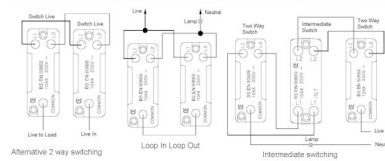

#### Dimensions

**Hamilton®**  
HARTLAND  
R21  
2 Way Rocker

Primary Range	Hartland
Insert Type	1 gang 10AX 2 Way Rocker
Insert Colour	Satin Steel/Black
EAN13 Barcode	5017503246212
Commodity Code	85363010
Luckins TSI	385553007
Dimensions(Nominal)	Single: Height = 88.0mm Width = 88.0mm Depth = 5.0mm
Weight	94 GR
Switched Poles	Single
Current Rating	10AX
Voltage	220/250V AC
Maximum Load	10 Amp inductive
Mains Frequency	50Hz
IP Rating	IP2XD
Contact Gap Minimum	3mm
Terminal Capacity 1	5x1mm <sup>2</sup>
Terminal Capacity 2	4x1.5mm <sup>2</sup>
Terminal Capacity 3	1x2.5mm <sup>2</sup>
Terminal Capacity 4	1x4mm <sup>2</sup> Multi-strand
Terminal Capacity 5	1x6mm <sup>2</sup>
Earth Terminal Capacity 1	5x1mm <sup>2</sup>
Earth Terminal Capacity 2	4x1.5mm <sup>2</sup>
Earth Terminal Capacity 3	3x2.5mm <sup>2</sup>
Earth Terminal Capacity 4	1x4mm <sup>2</sup> Multi-strand
Earth Terminal Capacity 5	1x6mm <sup>2</sup>
Product Class 1	Must be earthed
Ambient Operating Temperature	-5° to +40°C
Recommended Location	Internal Use Only
Maximum Installation Altitude	2000m