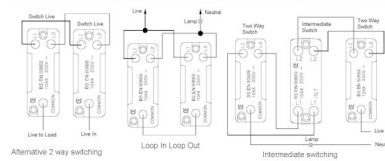

#### Dimensions

**Hamilton®**  
HARTLAND  
R21  
2 Way Rocker

Primary Range	Hartland
Insert Type	1 gang 10AX 2 Way Rocker
Insert Colour	Satin Steel/White
EAN13 Barcode	5017503247219
Commodity Code	85363010
Luckins TSI	385553010
Dimensions(Nominal)	Single: Height = 88.0mm Width = 88.0mm Depth = 5.0mm
Weight	94 GR
Switched Poles	Single
Current Rating	10AX
Voltage	220/250V AC
Maximum Load	10 Amp inductive
Mains Frequency	50Hz
IP Rating	IP2XD
Contact Gap Minimum	3mm
Terminal Capacity 1	5x1mm <sup>2</sup>
Terminal Capacity 2	4x1.5mm <sup>2</sup>
Terminal Capacity 3	1x2.5mm <sup>2</sup>
Terminal Capacity 4	1x4mm <sup>2</sup> Multi-strand
Terminal Capacity 5	1x6mm <sup>2</sup>
Earth Terminal Capacity 1	5x1mm <sup>2</sup>
Earth Terminal Capacity 2	4x1.5mm <sup>2</sup>
Earth Terminal Capacity 3	3x2.5mm <sup>2</sup>
Earth Terminal Capacity 4	1x4mm <sup>2</sup> Multi-strand
Earth Terminal Capacity 5	1x6mm <sup>2</sup>
Product Class 1	Must be earthed
Ambient Operating Temperature	-5° to +40°C
Recommended Location	Internal Use Only
Maximum Installation Altitude	2000m