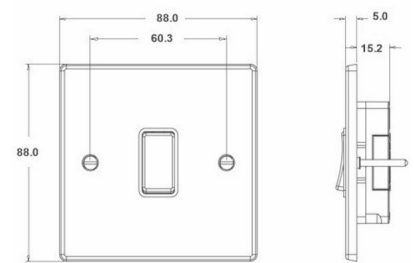

#### Item Image

#### Dimensions

**Hamilton®**  
HARTLAND  
R21  
2 Way Rocker

Primary Range	Hartland
Insert Type	1 gang 10AX 2 Way Rocker
Insert Colour	Satin Steel/White
EAN13 Barcode	5017503247219
Commodity Code	85363010
Luckins TSI	385553010
Dimensions(Nominal)	Single: Height = 88.0mm Width = 88.0mm Depth = 5.0mm
Weight	94 GR
Switched Poles	Single
Current Rating	10AX
Voltage	220/250V AC
Maximum Load	10 Amp inductive
Mains Frequency	50Hz
IP Rating	IP2XD
Contact Gap Minimum	3mm
Terminal Capacity 1	5x1mm <sup>2</sup>
Terminal Capacity 2	4x1.5mm <sup>2</sup>
Terminal Capacity 3	1x2.5mm <sup>2</sup>
Terminal Capacity 4	1x4mm <sup>2</sup> Multi-strand
Terminal Capacity 5	1x6mm <sup>2</sup>
Earth Terminal Capacity 1	5x1mm <sup>2</sup>
Earth Terminal Capacity 2	4x1.5mm <sup>2</sup>
Earth Terminal Capacity 3	3x2.5mm <sup>2</sup>
Earth Terminal Capacity 4	1x4mm <sup>2</sup> Multi-strand
Earth Terminal Capacity 5	1x6mm <sup>2</sup>
Product Class 1	Must be earthed
Ambient Operating Temperature	-5° to +40°C
Recommended Location	Internal Use Only
Maximum Installation Altitude	2000m