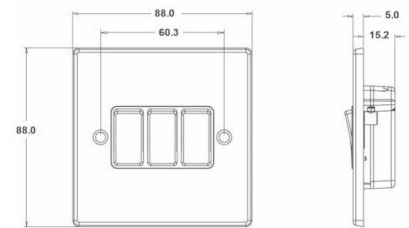

74R23SS-B

Hartland | HARTLAND RANGE | Rocker Switches

Item Image

Wiring

Dimensions

Hamilton®
HARTLAND
R23
2 Way Rocker

Primary Range	Hartland
Insert Type	3 gang 10AX 2 Way Rocker
Insert Colour	Satin Steel/Black
EAN13 Barcode	5017503246236
Commodity Code	85363010
Luckins TSI	385553081
Dimensions(Nominal)	Single: Height = 88.0mm Width = 88.0mm Depth = 5.0mm
Weight	120 GR
Switched Poles	Single
Current Rating	10AX
Voltage	220/250V AC
Maximum Load	10 Amp inductive
Mains Frequency	50Hz
IP Rating	IP2XD
Contact Gap Minimum	3mm
Terminal Capacity 1	5x1mm ²
Terminal Capacity 2	4x1.5mm ²
Terminal Capacity 3	1x2.5mm ²
Terminal Capacity 4	1x4mm ² Multi-strand
Terminal Capacity 5	1x6mm ²
Earth Terminal Capacity 1	5x1mm ²
Earth Terminal Capacity 2	4x1.5mm ²
Earth Terminal Capacity 3	3x2.5mm ²
Earth Terminal Capacity 4	1x4mm ² Multi-strand
Earth Terminal Capacity 5	1x6mm ²
Product Class 1	Must be earthed
Ambient Operating Temperature	-5° to +40°C
Recommended Location	Internal Use Only
Maximum Installation Altitude	2000m