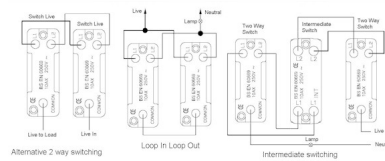

74R23SS-B

Hartland | HARTLAND RANGE | Rocker Switches

Item Image

Wiring

Dimensions

Hamilton®
HARTLAND
R23
2 Way Rocker

Primary Range	Hartland
Insert Type	3 gang 10AX 2 Way Rocker
Insert Colour	Satin Steel/Black
EAN13 Barcode	5017503246236
Commodity Code	85363010
Luckins TSI	385553081
Dimensions(Nominal)	Single: Height = 88.0mm Width = 88.0mm Depth = 5.0mm
Weight	120 GR
Switched Poles	Single
Current Rating	10AX
Voltage	220/250V AC
Maximum Load	10 Amp inductive
Mains Frequency	50Hz
IP Rating	IP2XD
Contact Gap Minimum	3mm
Terminal Capacity 1	5x1mm ²
Terminal Capacity 2	4x1.5mm ²
Terminal Capacity 3	1x2.5mm ²
Terminal Capacity 4	1x4mm ² Multi-strand
Terminal Capacity 5	1x6mm ²
Earth Terminal Capacity 1	5x1mm ²
Earth Terminal Capacity 2	4x1.5mm ²
Earth Terminal Capacity 3	3x2.5mm ²
Earth Terminal Capacity 4	1x4mm ² Multi-strand
Earth Terminal Capacity 5	1x6mm ²
Product Class 1	Must be earthed
Ambient Operating Temperature	-5° to +40°C
Recommended Location	Internal Use Only
Maximum Installation Altitude	2000m