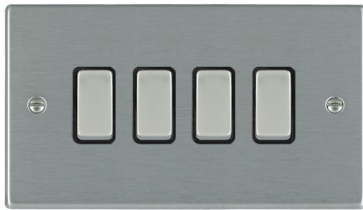

74R24SS-B

Hartland | HARTLAND RANGE | Rocker Switches

Item Image