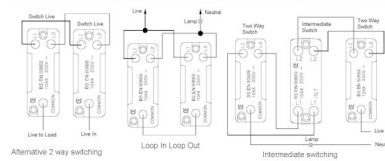

#### Dimensions

**Hamilton®**  
HARTLAND  
R24  
2 Way Rocker

Primary Range	Hartland
Insert Type	4 gang 10AX 2 Way Rocker
Insert Colour	Satin Steel/Black
EAN13 Barcode	5017503246243
Commodity Code	85363010
Luckins TSI	385553120
Dimensions(Nominal)	Double: Height = 88.0mm Width = 144.5mm Depth = 5.0mm
Weight	195 GR
Switched Poles	Single
Current Rating	10AX
Voltage	220/250V AC
Maximum Load	10 Amp inductive
Mains Frequency	50Hz
IP Rating	IP2XD
Contact Gap Minimum	3mm
Terminal Capacity 1	5x1mm <sup>2</sup>
Terminal Capacity 2	4x1.5mm <sup>2</sup>
Terminal Capacity 3	1x2.5mm <sup>2</sup>
Terminal Capacity 4	1x4mm <sup>2</sup> Multi-strand
Terminal Capacity 5	1x6mm <sup>2</sup>
Earth Terminal Capacity 1	5x1mm <sup>2</sup>
Earth Terminal Capacity 2	4x1.5mm <sup>2</sup>
Earth Terminal Capacity 3	3x2.5mm <sup>2</sup>
Earth Terminal Capacity 4	1x4mm <sup>2</sup> Multi-strand
Earth Terminal Capacity 5	1x6mm <sup>2</sup>
Product Class 1	Must be earthed
Ambient Operating Temperature	-5° to +40°C
Recommended Location	Internal Use Only
Maximum Installation Altitude	2000m