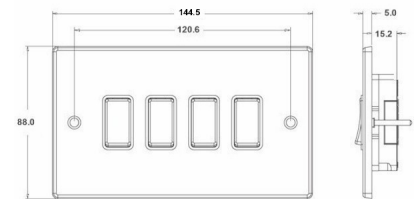

#### Item Image

#### Dimensions

**Hamilton®**  
HARTLAND  
R24  
2 Way Rocker

Primary Range	Hartland
Insert Type	4 gang 10AX 2 Way Rocker
Insert Colour	Satin Steel/Black
EAN13 Barcode	5017503246243
Commodity Code	85363010
Luckins TSI	385553120
Dimensions(Nominal)	Double: Height = 88.0mm Width = 144.5mm Depth = 5.0mm
Weight	195 GR
Switched Poles	Single
Current Rating	10AX
Voltage	220/250V AC
Maximum Load	10 Amp inductive
Mains Frequency	50Hz
IP Rating	IP2XD
Contact Gap Minimum	3mm
Terminal Capacity 1	5x1mm <sup>2</sup>
Terminal Capacity 2	4x1.5mm <sup>2</sup>
Terminal Capacity 3	1x2.5mm <sup>2</sup>
Terminal Capacity 4	1x4mm <sup>2</sup> Multi-strand
Terminal Capacity 5	1x6mm <sup>2</sup>
Earth Terminal Capacity 1	5x1mm <sup>2</sup>
Earth Terminal Capacity 2	4x1.5mm <sup>2</sup>
Earth Terminal Capacity 3	3x2.5mm <sup>2</sup>
Earth Terminal Capacity 4	1x4mm <sup>2</sup> Multi-strand
Earth Terminal Capacity 5	1x6mm <sup>2</sup>
Product Class 1	Must be earthed
Ambient Operating Temperature	-5° to +40°C
Recommended Location	Internal Use Only
Maximum Installation Altitude	2000m