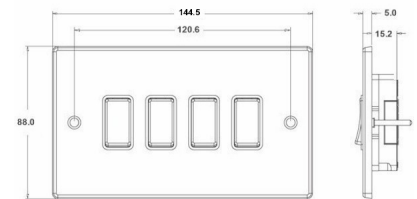

74R24SS-W

Hartland | HARTLAND RANGE | Rocker Switches

Item Image

Wiring

Dimensions

Hamilton®
HARTLAND
R24
2 Way Rocker

Primary Range	Hartland
Insert Type	4 gang 10AX 2 Way Rocker
Insert Colour	Satin Steel/White
EAN13 Barcode	5017503247240
Commodity Code	85363010
Luckins TSI	385553133
Dimensions(Nominal)	Double: Height = 88.0mm Width = 144.5mm Depth = 5.0mm
Weight	194 GR
Switched Poles	Single
Current Rating	10AX
Voltage	220/250V AC
Maximum Load	10 Amp inductive
Mains Frequency	50Hz
IP Rating	IP2XD
Contact Gap Minimum	3mm
Terminal Capacity 1	5x1mm ²
Terminal Capacity 2	4x1.5mm ²
Terminal Capacity 3	1x2.5mm ²
Terminal Capacity 4	1x4mm ² Multi-strand
Terminal Capacity 5	1x6mm ²
Earth Terminal Capacity 1	5x1mm ²
Earth Terminal Capacity 2	4x1.5mm ²
Earth Terminal Capacity 3	3x2.5mm ²
Earth Terminal Capacity 4	1x4mm ² Multi-strand
Earth Terminal Capacity 5	1x6mm ²
Product Class 1	Must be earthed
Ambient Operating Temperature	-5° to +40°C
Recommended Location	Internal Use Only
Maximum Installation Altitude	2000m