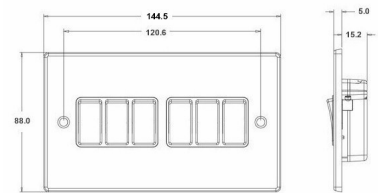

74R26SS-W

Hartland | HARTLAND RANGE | Rocker Switches

Item Image

Wiring

Dimensions

Hamilton®
HARTLAND
R26
2 Way Rocker

Primary Range	Hartland
Insert Type	6 gang 10AX 2 Way Rocker
Insert Colour	Satin Steel/White
EAN13 Barcode	5017503247202
Commodity Code	85363010
Luckins TSI	385553175
Dimensions(Nominal)	Double: Height = 88.0mm Width = 144.5mm Depth = 5.0mm
Weight	202 GR
Switched Poles	Single
Current Rating	10AX
Voltage	220/250V AC
Maximum Load	10 Amp inductive
Mains Frequency	50Hz
IP Rating	IP2XD
Contact Gap Minimum	3mm
Terminal Capacity 1	5x1mm ²
Terminal Capacity 2	4x1.5mm ²
Terminal Capacity 3	1x2.5mm ²
Terminal Capacity 4	1x4mm ² Multi-strand
Terminal Capacity 5	1x6mm ²
Earth Terminal Capacity 1	5x1mm ²
Earth Terminal Capacity 2	4x1.5mm ²
Earth Terminal Capacity 3	3x2.5mm ²
Earth Terminal Capacity 4	1x4mm ² Multi-strand
Earth Terminal Capacity 5	1x6mm ²
Product Class 1	Must be earthed
Ambient Operating Temperature	-5° to +40°C
Recommended Location	Internal Use Only
Maximum Installation Altitude	2000m