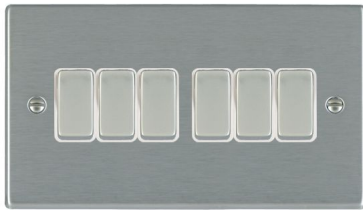

74R26SS-W

Hartland | HARTLAND RANGE | Rocker Switches

Item Image

Wiring

Dimensions

Hamilton®
HARTLAND
R26
2 Way Rocker

Primary Range	Hartland
Insert Type	6 gang 10AX 2 Way Rocker
Insert Colour	Satin Steel/White
EAN13 Barcode	5017503247202
Commodity Code	85363010
Luckins TSI	385553175
Dimensions(Nominal)	Double: Height = 88.0mm Width = 144.5mm Depth = 5.0mm
Weight	202 GR
Switched Poles	Single
Current Rating	10AX
Voltage	220/250V AC
Maximum Load	10 Amp inductive
Mains Frequency	50Hz
IP Rating	IP2XD
Contact Gap Minimum	3mm
Terminal Capacity 1	5x1mm ²
Terminal Capacity 2	4x1.5mm ²
Terminal Capacity 3	1x2.5mm ²
Terminal Capacity 4	1x4mm ² Multi-strand
Terminal Capacity 5	1x6mm ²
Earth Terminal Capacity 1	5x1mm ²
Earth Terminal Capacity 2	4x1.5mm ²
Earth Terminal Capacity 3	3x2.5mm ²
Earth Terminal Capacity 4	1x4mm ² Multi-strand
Earth Terminal Capacity 5	1x6mm ²
Product Class 1	Must be earthed
Ambient Operating Temperature	-5° to +40°C
Recommended Location	Internal Use Only
Maximum Installation Altitude	2000m