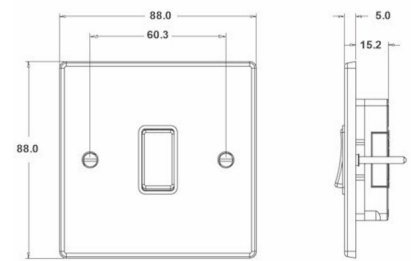

74R31SS-B

Hartland | HARTLAND RANGE | Rocker Switches

Item Image

Wiring

Dimensions

Hamilton® HARTLAND R31 Intermediate Rocker

Primary Range	Hartland
Insert Type	1 gang 10AX Intermediate Rocker
Insert Colour	Satin Steel/Black
EAN13 Barcode	5017503246311
Commodity Code	85363010
Luckins TSI	385553201
Dimensions(Nominal)	Single: Height = 88.0mm Width = 88.0mm Depth = 5.0mm
Weight	96 GR
Switched Poles	Single
Current Rating	10AX
Voltage	220/250V AC
Maximum Load	10 Amp inductive
Mains Frequency	50Hz
IP Rating	IP2XD
Contact Gap Minimum	3mm
Terminal Capacity 1	5x1mm ²
Terminal Capacity 2	4x1.5mm ²
Terminal Capacity 3	1x2.5mm ²
Terminal Capacity 4	1x4mm ² Multi-strand
Terminal Capacity 5	1x6mm ²
Earth Terminal Capacity 1	5x1mm ²
Earth Terminal Capacity 2	4x1.5mm ²
Earth Terminal Capacity 3	3x2.5mm ²
Earth Terminal Capacity 4	1x4mm ² Multi-strand
Earth Terminal Capacity 5	1x6mm ²
Product Class 1	Must be earthed
Ambient Operating Temperature	-5° to +40°C
Recommended Location	Internal Use Only
Maximum Installation Altitude	2000m