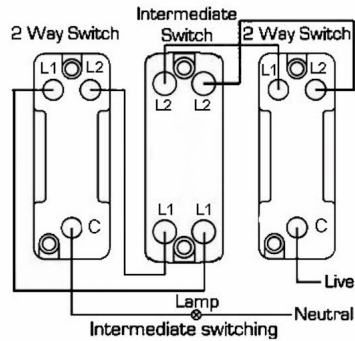

74R31SS-B

Hartland | HARTLAND RANGE | Rocker Switches

Item Image

Wiring

Dimensions

Hamilton® HARTLAND R31 Intermediate Rocker

Primary Range	Hartland
Insert Type	1 gang 10AX Intermediate Rocker
Insert Colour	Satin Steel/Black
EAN13 Barcode	5017503246311
Commodity Code	85363010
Luckins TSI	385553201
Dimensions(Nominal)	Single: Height = 88.0mm Width = 88.0mm Depth = 5.0mm
Weight	96 GR
Switched Poles	Single
Current Rating	10AX
Voltage	220/250V AC
Maximum Load	10 Amp inductive
Mains Frequency	50Hz
IP Rating	IP2XD
Contact Gap Minimum	3mm
Terminal Capacity 1	5x1mm ²
Terminal Capacity 2	4x1.5mm ²
Terminal Capacity 3	1x2.5mm ²
Terminal Capacity 4	1x4mm ² Multi-strand
Terminal Capacity 5	1x6mm ²
Earth Terminal Capacity 1	5x1mm ²
Earth Terminal Capacity 2	4x1.5mm ²
Earth Terminal Capacity 3	3x2.5mm ²
Earth Terminal Capacity 4	1x4mm ² Multi-strand
Earth Terminal Capacity 5	1x6mm ²
Product Class 1	Must be earthed
Ambient Operating Temperature	-5° to +40°C
Recommended Location	Internal Use Only
Maximum Installation Altitude	2000m