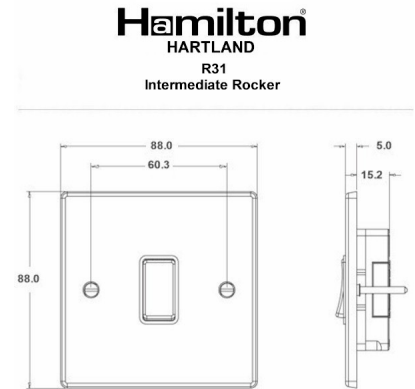

74R31SS-W

Hartland | HARTLAND RANGE | Rocker Switches

Item Image

Wiring

Dimensions

Primary Range	Hartland
Insert Type	1 gang 10AX Intermediate Rocker
Insert Colour	Satin Steel/White
EAN13 Barcode	5017503247318
Commodity Code	85363010
Luckins TSI	385553214
Dimensions(Nominal)	Single: Height = 88.0mm Width = 88.0mm Depth = 5.0mm
Weight	95 GR
Switched Poles	Single
Current Rating	10AX
Voltage	220/250V AC
Maximum Load	10 Amp inductive
Mains Frequency	50Hz
IP Rating	IP2XD
Contact Gap Minimum	3mm
Terminal Capacity 1	5x1mm ²
Terminal Capacity 2	4x1.5mm ²
Terminal Capacity 3	1x2.5mm ²
Terminal Capacity 4	1x4mm ² Multi-strand
Terminal Capacity 5	1x6mm ²
Earth Terminal Capacity 1	5x1mm ²
Earth Terminal Capacity 2	4x1.5mm ²
Earth Terminal Capacity 3	3x2.5mm ²
Earth Terminal Capacity 4	1x4mm ² Multi-strand
Earth Terminal Capacity 5	1x6mm ²
Product Class 1	Must be earthed
Ambient Operating Temperature	-5° to +40°C
Recommended Location	Internal Use Only
Maximum Installation Altitude	2000m