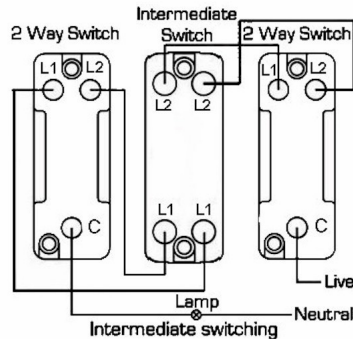

74R31SS-W

Hartland | HARTLAND RANGE | Rocker Switches

Item Image

Wiring

Dimensions

Primary Range	Hartland
Insert Type	1 gang 10AX Intermediate Rocker
Insert Colour	Satin Steel/White
EAN13 Barcode	5017503247318
Commodity Code	85363010
Luckins TSI	385553214
Dimensions(Nominal)	Single: Height = 88.0mm Width = 88.0mm Depth = 5.0mm
Weight	95 GR
Switched Poles	Single
Current Rating	10AX
Voltage	220/250V AC
Maximum Load	10 Amp inductive
Mains Frequency	50Hz
IP Rating	IP2XD
Contact Gap Minimum	3mm
Terminal Capacity 1	5x1mm ²
Terminal Capacity 2	4x1.5mm ²
Terminal Capacity 3	1x2.5mm ²
Terminal Capacity 4	1x4mm ² Multi-strand
Terminal Capacity 5	1x6mm ²
Earth Terminal Capacity 1	5x1mm ²
Earth Terminal Capacity 2	4x1.5mm ²
Earth Terminal Capacity 3	3x2.5mm ²
Earth Terminal Capacity 4	1x4mm ² Multi-strand
Earth Terminal Capacity 5	1x6mm ²
Product Class 1	Must be earthed
Ambient Operating Temperature	-5° to +40°C
Recommended Location	Internal Use Only
Maximum Installation Altitude	2000m