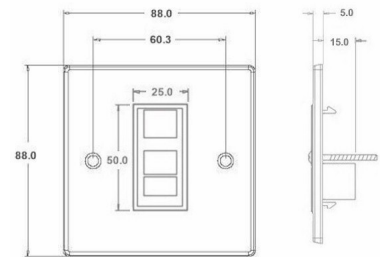

Dimensions

Hamilton®
HARTLAND

J45

1 gang RJ45 -CAT 5E Outlet Unshielded 8 wire

Primary Range	Hartland
Insert Type	1 gang RJ45 CAT 5E Outlet - Unshielded
Insert Colour	Black
EAN13 Barcode	5028690241720
Commodity Code	85176990
Luckins TSI	385553337
Dimensions(Nominal)	Single: Height = 88.0mm Width = 88.0mm Depth = 5.0mm
Weight	77 GR
Switched Poles	N/A
Current Rating	n/a
IP Rating	IP2XD
Contact Gap Minimum	N/A
Earth Terminal Capacity 1	5x1mm²
Earth Terminal Capacity 2	4x1.5mm²
Earth Terminal Capacity 3	3x2.5mm²
Earth Terminal Capacity 4	1 x 4mm² Multi-Strand
Earth Terminal Capacity 5	1x6mm²
Product Class 1	Must be earthed (ref BS7671 415.2.1)
Ambient Operating Temperature	-5° to +40°C
Recommended Location	Internal Use Only
Maximum Installation Altitude	2000m
Standard/Approval	N/A
All products listed conform to current British or European standard and the product information is correct at the time of going to press.	All accessories are manufactured under an accredited BS EN ISO 9001 : 2015 Quality Management System.
	It is the policy of the company to improve products as part of our development programme. Therefore, we reserve the right to alter designs and dimensions without prior notice.