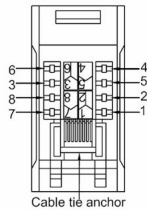

Wiring

RJ45 CAT5e Rear View

RJ45 CAT5e and CAT6 Wiring Colour Codes