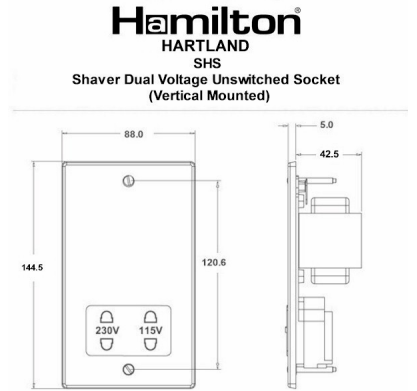

74SHSB

Hartland | HARTLAND RANGE | Power Sockets

Item Image

Wiring

Dimensions

Primary Range	Hartland
Insert Type	Shaver Dual Voltage Unswitched Socket (Vertically Mounted)
Insert Colour	Black
EAN13 Barcode	5017503241033
Commodity Code	85363010
Luckins TSI	385553353
Dimensions(Nominal)	Double: Height = 144.5mm Width = 88.0mm Depth = 5.0mm
Weight	750 GR
Switched Poles	None
Current Rating	20VA
Voltage	220/250V AC
Maximum Load	200/250V input; 115/230V 20VA output
Mains Frequency	50Hz
IP Rating	IP2XD
Contact Gap Minimum	None
Terminal Capacity 1	5 x1mm ²
Terminal Capacity 2	4x1.5mm ²
Terminal Capacity 3	3x2.5mm ²
Terminal Capacity 4	2x4mm ² Multi-strand
Terminal Capacity 5	1x6mm ²
Earth Terminal Capacity 1	9x1mm ²
Earth Terminal Capacity 2	6x1.5mm ²
Earth Terminal Capacity 3	4x2.5mm ²
Earth Terminal Capacity 4	2x4mm ² Multi-strand
Earth Terminal Capacity 5	1x6mm ²
Product Class 1	Must be earthed
Ambient Operating Temperature	-5° to +40°C
Recommended Location	Internal Use Only
Maximum Installation Altitude	2000m