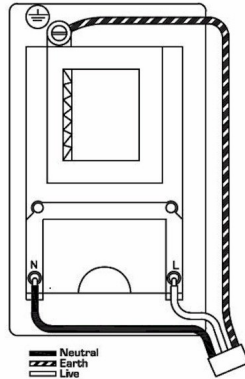

74SHSB

Hartland | HARTLAND RANGE | Power Sockets

Item Image

Wiring

Dimensions

Primary Range	Hartland
Insert Type	Shaver Dual Voltage Unswitched Socket (Vertically Mounted)
Insert Colour	Black
EAN13 Barcode	5017503241033
Commodity Code	85363010
Luckins TSI	385553353
Dimensions(Nominal)	Double: Height = 144.5mm Width = 88.0mm Depth = 5.0mm
Weight	750 GR
Switched Poles	None
Current Rating	20VA
Voltage	220/250V AC
Maximum Load	200/250V input; 115/230V 20VA output
Mains Frequency	50Hz
IP Rating	IP2XD
Contact Gap Minimum	None
Terminal Capacity 1	5 x1mm ²
Terminal Capacity 2	4x1.5mm ²
Terminal Capacity 3	3x2.5mm ²
Terminal Capacity 4	2x4mm ² Multi-strand
Terminal Capacity 5	1x6mm ²
Earth Terminal Capacity 1	9x1mm ²
Earth Terminal Capacity 2	6x1.5mm ²
Earth Terminal Capacity 3	4x2.5mm ²
Earth Terminal Capacity 4	2x4mm ² Multi-strand
Earth Terminal Capacity 5	1x6mm ²
Product Class 1	Must be earthed
Ambient Operating Temperature	-5° to +40°C
Recommended Location	Internal Use Only
Maximum Installation Altitude	2000m