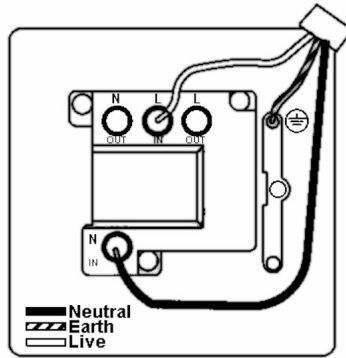

### Hartland | HARTLAND RANGE | Connection Units

Item Image

Wiring

Dimensions

Primary Range	Hartland
Insert Type	1 gang 13A Double Pole Fused Spur + Neon + Cable Outlet
Insert Colour	Satin Steel/Black
EAN13 Barcode	5017503246939
Commodity Code	85369010
Luckins TSI	385553405
Dimensions(Nominal)	Single: Height = 88.0mm Width = 88.0mm Depth = 5.0mm
Weight	136 GR
Switched Poles	Double
Current Rating	13 Amp
Voltage	220/250V AC
Maximum Load	13 Amp
Mains Frequency	50Hz
IP Rating	IP2XD
Contact Gap Minimum	3mm
Terminal Capacity 1	3x2.5mm <sup>2</sup>
Terminal Capacity 2	2x4mm <sup>2</sup> Multi-Strand
Terminal Capacity 3	1x6mm <sup>2</sup>
Earth Terminal Capacity 1	6x1mm <sup>2</sup>
Earth Terminal Capacity 2	5x1.5mm <sup>2</sup>
Earth Terminal Capacity 3	3x2.5mm <sup>2</sup>
Earth Terminal Capacity 4	2x4mm <sup>2</sup> Multi-Strand
Earth Terminal Capacity 5	1x6mm <sup>2</sup>
Product Class 1	Must be earthed
Ambient Operating Temperature	-5° to +40°C
Maximum Installation Altitude	2000m
Cable Outlet Minimum/Maximum	Min = 0.75mm <sup>2</sup> Max = 2.5mm <sup>2</sup>
Standard/Approval	BS 1363-4
Additional Notes	Cable Outlets Fitted with Clamps:Yes