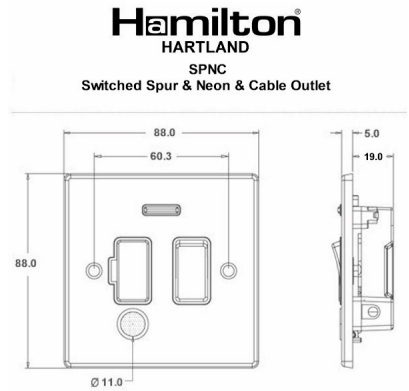

### Hartland | HARTLAND RANGE | Connection Units

Item Image

Wiring

Dimensions

Primary Range	Hartland
Insert Type	1 gang 13A Double Pole Fused Spur + Neon + Cable Outlet
Insert Colour	Satin Steel/Black
EAN13 Barcode	5017503246939
Commodity Code	85369010
Luckins TSI	385553405
Dimensions(Nominal)	Single: Height = 88.0mm Width = 88.0mm Depth = 5.0mm
Weight	136 GR
Switched Poles	Double
Current Rating	13 Amp
Voltage	220/250V AC
Maximum Load	13 Amp
Mains Frequency	50Hz
IP Rating	IP2XD
Contact Gap Minimum	3mm
Terminal Capacity 1	3x2.5mm <sup>2</sup>
Terminal Capacity 2	2x4mm <sup>2</sup> Multi-Strand
Terminal Capacity 3	1x6mm <sup>2</sup>
Earth Terminal Capacity 1	6x1mm <sup>2</sup>
Earth Terminal Capacity 2	5x1.5mm <sup>2</sup>
Earth Terminal Capacity 3	3x2.5mm <sup>2</sup>
Earth Terminal Capacity 4	2x4mm <sup>2</sup> Multi-Strand
Earth Terminal Capacity 5	1x6mm <sup>2</sup>
Product Class 1	Must be earthed
Ambient Operating Temperature	-5° to +40°C
Maximum Installation Altitude	2000m
Cable Outlet Minimum/Maximum	Min = 0.75mm <sup>2</sup> Max = 2.5mm <sup>2</sup>
Standard/Approval	BS 1363-4
Additional Notes	Cable Outlets Fitted with Clamps:Yes