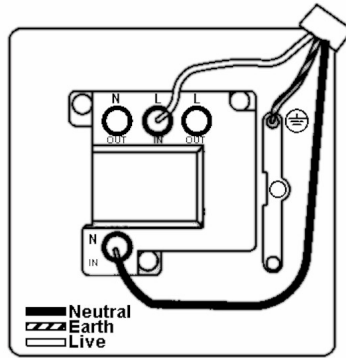

74SPNCSS-W

Hartland | HARTLAND RANGE | Connection Units

Item Image

Wiring

Dimensions

Primary Range	Hartland
Insert Type	1 gang 13A Double Pole Fused Spur + Neon + Cable Outlet
Insert Colour	Satin Steel/White
EAN13 Barcode	5017503247936
Commodity Code	85369010
Luckins TSI	385553418
Dimensions(Nominal)	Single: Height = 88.0mm Width = 88.0mm Depth = 5.0mm
Weight	136 GR
Switched Poles	Double
Current Rating	13 Amp
Voltage	220/250V AC
Maximum Load	13 Amp
Mains Frequency	50Hz
IP Rating	IP2XD
Contact Gap Minimum	3mm
Terminal Capacity 1	3x2.5mm ²
Terminal Capacity 2	2x4mm ² Multi-Strand
Terminal Capacity 3	1x6mm ²
Earth Terminal Capacity 1	6x1mm ²
Earth Terminal Capacity 2	5x1.5mm ²
Earth Terminal Capacity 3	3x2.5mm ²
Earth Terminal Capacity 4	2x4mm ² Multi-Strand
Earth Terminal Capacity 5	1x6mm ²
Product Class 1	Must be earthed
Ambient Operating Temperature	-5° to +40°C
Maximum Installation Altitude	2000m
Cable Outlet Minimum/Maximum	Min = 0.75mm ² Max = 2.5mm ²
Standard/Approval	BS 1363-4
Additional Notes	Cable Outlets Fitted with Clamps:Yes