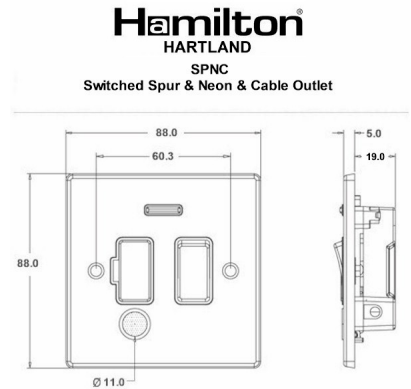

74SPNCSS-W

Hartland | HARTLAND RANGE | Connection Units

Item Image

Wiring

Dimensions

Primary Range	Hartland
Insert Type	1 gang 13A Double Pole Fused Spur + Neon + Cable Outlet
Insert Colour	Satin Steel/White
EAN13 Barcode	5017503247936
Commodity Code	85369010
Luckins TSI	385553418
Dimensions(Nominal)	Single: Height = 88.0mm Width = 88.0mm Depth = 5.0mm
Weight	136 GR
Switched Poles	Double
Current Rating	13 Amp
Voltage	220/250V AC
Maximum Load	13 Amp
Mains Frequency	50Hz
IP Rating	IP2XD
Contact Gap Minimum	3mm
Terminal Capacity 1	3x2.5mm ²
Terminal Capacity 2	2x4mm ² Multi-Strand
Terminal Capacity 3	1x6mm ²
Earth Terminal Capacity 1	6x1mm ²
Earth Terminal Capacity 2	5x1.5mm ²
Earth Terminal Capacity 3	3x2.5mm ²
Earth Terminal Capacity 4	2x4mm ² Multi-Strand
Earth Terminal Capacity 5	1x6mm ²
Product Class 1	Must be earthed
Ambient Operating Temperature	-5° to +40°C
Maximum Installation Altitude	2000m
Cable Outlet Minimum/Maximum	Min = 0.75mm ² Max = 2.5mm ²
Standard/Approval	BS 1363-4
Additional Notes	Cable Outlets Fitted with Clamps:Yes