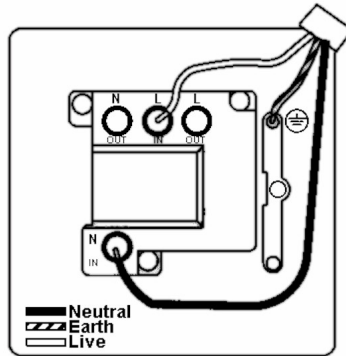

74SPNSS-B

Hartland | HARTLAND RANGE | Connection Units

Item Image

Wiring

Dimensions

Primary Range	Hartland
Insert Type	1 gang 13A Double Pole Fused Spur + Neon
Insert Colour	Satin Steel/Black
EAN13 Barcode	5017503246922
Commodity Code	85369010
Luckins TSI	385553434
Dimensions(Nominal)	Single: Height = 88.0mm Width = 88.0mm Depth = 5.0mm
Weight	135 GR
Switched Poles	Double
Current Rating	13 Amp
Voltage	220/250V AC
Maximum Load	13 Amp
Mains Frequency	50Hz
IP Rating	IP2XD
Contact Gap Minimum	3mm
Terminal Capacity 1	3x2.5mm ²
Terminal Capacity 2	2x4mm ² Multi-Strand
Terminal Capacity 3	1x6mm ²
Earth Terminal Capacity 1	6x1mm ²
Earth Terminal Capacity 2	5x1.5mm ²
Earth Terminal Capacity 3	3x2.5mm ²
Earth Terminal Capacity 4	2x4mm ² Multi-Strand
Earth Terminal Capacity 5	1x6mm ²
Product Class 1	Must be earthed
Ambient Operating Temperature	-5° to +40°C
Recommended Location	Internal Use Only
Maximum Installation Altitude	2000m
Standard/Approval	BS 1363-4