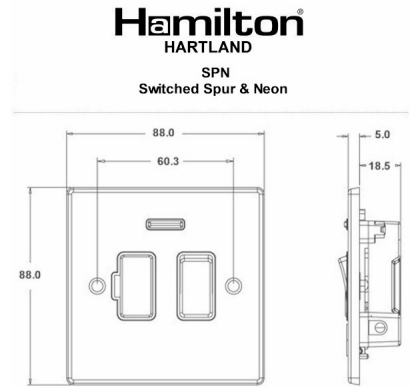

74SPNSS-B

Hartland | HARTLAND RANGE | Connection Units

Item Image

Wiring

Dimensions

Primary Range	Hartland
Insert Type	1 gang 13A Double Pole Fused Spur + Neon
Insert Colour	Satin Steel/Black
EAN13 Barcode	5017503246922
Commodity Code	85369010
Luckins TSI	385553434
Dimensions(Nominal)	Single: Height = 88.0mm Width = 88.0mm Depth = 5.0mm
Weight	135 GR
Switched Poles	Double
Current Rating	13 Amp
Voltage	220/250V AC
Maximum Load	13 Amp
Mains Frequency	50Hz
IP Rating	IP2XD
Contact Gap Minimum	3mm
Terminal Capacity 1	3x2.5mm ²
Terminal Capacity 2	2x4mm ² Multi-Strand
Terminal Capacity 3	1x6mm ²
Earth Terminal Capacity 1	6x1mm ²
Earth Terminal Capacity 2	5x1.5mm ²
Earth Terminal Capacity 3	3x2.5mm ²
Earth Terminal Capacity 4	2x4mm ² Multi-Strand
Earth Terminal Capacity 5	1x6mm ²
Product Class 1	Must be earthed
Ambient Operating Temperature	-5° to +40°C
Recommended Location	Internal Use Only
Maximum Installation Altitude	2000m
Standard/Approval	BS 1363-4