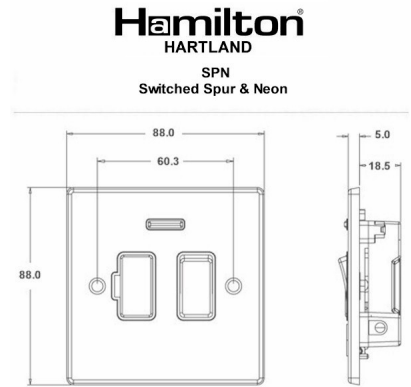

74SPNSS-W

Hartland | HARTLAND RANGE | Connection Units

Item Image

Wiring

Dimensions

Primary Range	Hartland
Insert Type	1 gang 13A Double Pole Fused Spur + Neon
Insert Colour	Satin Steel/White
EAN13 Barcode	5017503247929
Commodity Code	85369010
Luckins TSI	385553447
Dimensions(Nominal)	Single: Height = 88.0mm Width = 88.0mm Depth = 5.0mm
Weight	138 GR
Switched Poles	Double
Current Rating	13 Amp
Voltage	220/250V AC
Maximum Load	13 Amp
Mains Frequency	50Hz
IP Rating	IP2XD
Contact Gap Minimum	3mm
Terminal Capacity 1	3x2.5mm ²
Terminal Capacity 2	2x4mm ² Multi-Strand
Terminal Capacity 3	1x6mm ²
Earth Terminal Capacity 1	6x1mm ²
Earth Terminal Capacity 2	5x1.5mm ²
Earth Terminal Capacity 3	3x2.5mm ²
Earth Terminal Capacity 4	2x4mm ² Multi-Strand
Earth Terminal Capacity 5	1x6mm ²
Product Class 1	Must be earthed
Ambient Operating Temperature	-5° to +40°C
Recommended Location	Internal Use Only
Maximum Installation Altitude	2000m
Standard/Approval	BS 1363-4