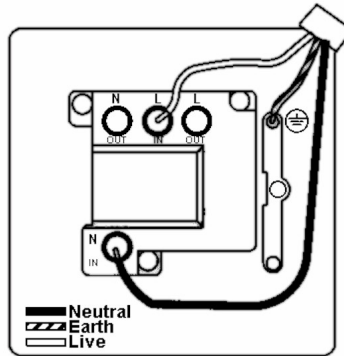

74SPNSS-W

Hartland | HARTLAND RANGE | Connection Units

Item Image

Wiring

Dimensions

Primary Range	Hartland
Insert Type	1 gang 13A Double Pole Fused Spur + Neon
Insert Colour	Satin Steel/White
EAN13 Barcode	5017503247929
Commodity Code	85369010
Luckins TSI	385553447
Dimensions(Nominal)	Single: Height = 88.0mm Width = 88.0mm Depth = 5.0mm
Weight	138 GR
Switched Poles	Double
Current Rating	13 Amp
Voltage	220/250V AC
Maximum Load	13 Amp
Mains Frequency	50Hz
IP Rating	IP2XD
Contact Gap Minimum	3mm
Terminal Capacity 1	3x2.5mm ²
Terminal Capacity 2	2x4mm ² Multi-Strand
Terminal Capacity 3	1x6mm ²
Earth Terminal Capacity 1	6x1mm ²
Earth Terminal Capacity 2	5x1.5mm ²
Earth Terminal Capacity 3	3x2.5mm ²
Earth Terminal Capacity 4	2x4mm ² Multi-Strand
Earth Terminal Capacity 5	1x6mm ²
Product Class 1	Must be earthed
Ambient Operating Temperature	-5° to +40°C
Recommended Location	Internal Use Only
Maximum Installation Altitude	2000m
Standard/Approval	BS 1363-4