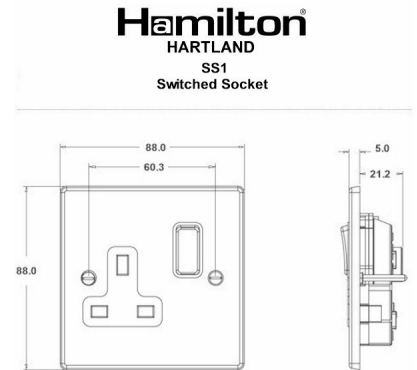

74SS1SS-B

Hartland | HARTLAND RANGE | Power Sockets

Item Image

Wiring

Dimensions

Primary Range	Hartland
Insert Type	1 gang 13A Double Pole Switched Socket
Insert Colour	Satin Steel/Black
EAN13 Barcode	5017503246014
Commodity Code	85363010
Luckins TSI	385553502
Dimensions(Nominal)	Single: Height = 88.0mm Width = 88.0mm Depth = 5.0mm
Weight	120 GR
Switched Poles	Double
Current Rating	13 Amp
Voltage	220/250V AC
Maximum Load	13 Amp
Mains Frequency	50Hz
IP Rating	IP2XD
Contact Gap Minimum	3mm
Terminal Capacity 1	4x2.5mm ²
Terminal Capacity 2	3x4mm ²
Terminal Capacity 3	2x6mm ² Multi-Strand
Terminal Capacity 4	1x10mm ²
Earth Terminal Capacity 1	4x2.5mm ²
Earth Terminal Capacity 2	3x4mm ²
Earth Terminal Capacity 3	2x6mm ² Multi-Strand
Earth Terminal Capacity 4	1x10mm ²
Product Class 1	Must be earthed
Ambient Operating Temperature	-5° to +40°C
Recommended Location	Internal Use Only
Maximum Installation Altitude	2000m
Standard/Approval	BS 1363-2
Additional Notes	Dual Earth: Yes