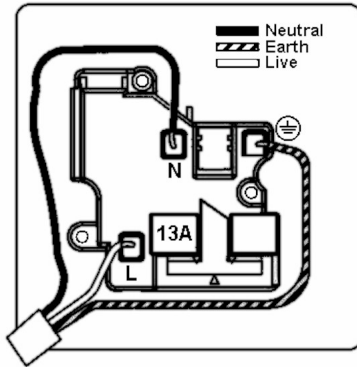

74SS1SS-B

Hartland | HARTLAND RANGE | Power Sockets

Item Image

Wiring

Dimensions

Primary Range	Hartland
Insert Type	1 gang 13A Double Pole Switched Socket
Insert Colour	Satin Steel/Black
EAN13 Barcode	5017503246014
Commodity Code	85363010
Luckins TSI	385553502
Dimensions(Nominal)	Single: Height = 88.0mm Width = 88.0mm Depth = 5.0mm
Weight	120 GR
Switched Poles	Double
Current Rating	13 Amp
Voltage	220/250V AC
Maximum Load	13 Amp
Mains Frequency	50Hz
IP Rating	IP2XD
Contact Gap Minimum	3mm
Terminal Capacity 1	4x2.5mm ²
Terminal Capacity 2	3x4mm ²
Terminal Capacity 3	2x6mm ² Multi-Strand
Terminal Capacity 4	1x10mm ²
Earth Terminal Capacity 1	4x2.5mm ²
Earth Terminal Capacity 2	3x4mm ²
Earth Terminal Capacity 3	2x6mm ² Multi-Strand
Earth Terminal Capacity 4	1x10mm ²
Product Class 1	Must be earthed
Ambient Operating Temperature	-5° to +40°C
Recommended Location	Internal Use Only
Maximum Installation Altitude	2000m
Standard/Approval	BS 1363-2
Additional Notes	Dual Earth: Yes