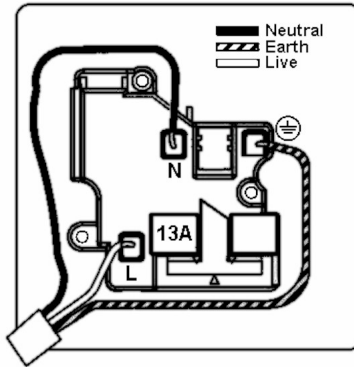

## 74SS1SS-W

### Hartland | HARTLAND RANGE | Power Sockets

Item Image

Wiring

Dimensions

Primary Range	Hartland
Insert Type	1 gang 13A Double Pole Switched Socket
Insert Colour	Satin Steel/White
EAN13 Barcode	5017503247011
Commodity Code	85363010
Luckins TSI	385553515
Dimensions(Nominal)	Single: Height = 88.0mm Width = 88.0mm Depth = 5.0mm
Weight	120 GR
Switched Poles	Double
Current Rating	13 Amp
Voltage	220/250V AC
Maximum Load	13 Amp
Mains Frequency	50Hz
IP Rating	IP2XD
Contact Gap Minimum	3mm
Terminal Capacity 1	4x2.5mm <sup>2</sup>
Terminal Capacity 2	3x4mm <sup>2</sup>
Terminal Capacity 3	2x6mm <sup>2</sup> Multi-Strand
Terminal Capacity 4	1x10mm <sup>2</sup>
Earth Terminal Capacity 1	4x2.5mm <sup>2</sup>
Earth Terminal Capacity 2	3x4mm <sup>2</sup>
Earth Terminal Capacity 3	2x6mm <sup>2</sup> Multi-Strand
Earth Terminal Capacity 4	1x10mm <sup>2</sup>
Product Class 1	Must be earthed
Ambient Operating Temperature	-5° to +40°C
Recommended Location	Internal Use Only
Maximum Installation Altitude	2000m
Standard/Approval	BS 1363-2
Additional Notes	Dual Earth: Yes