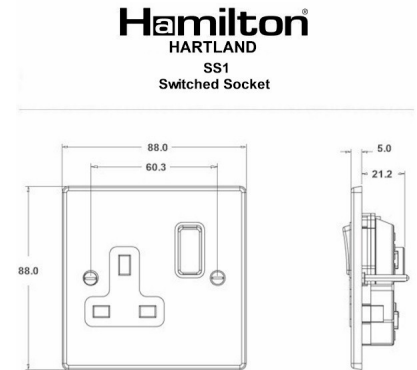

### Hartland | HARTLAND RANGE | Power Sockets

Item Image

Wiring

Dimensions

Primary Range	Hartland
Insert Type	1 gang 13A Double Pole Switched Socket
Insert Colour	Satin Steel/White
EAN13 Barcode	5017503247011
Commodity Code	85363010
Luckins TSI	385553515
Dimensions(Nominal)	Single: Height = 88.0mm Width = 88.0mm Depth = 5.0mm
Weight	120 GR
Switched Poles	Double
Current Rating	13 Amp
Voltage	220/250V AC
Maximum Load	13 Amp
Mains Frequency	50Hz
IP Rating	IP2XD
Contact Gap Minimum	3mm
Terminal Capacity 1	4x2.5mm <sup>2</sup>
Terminal Capacity 2	3x4mm <sup>2</sup>
Terminal Capacity 3	2x6mm <sup>2</sup> Multi-Strand
Terminal Capacity 4	1x10mm <sup>2</sup>
Earth Terminal Capacity 1	4x2.5mm <sup>2</sup>
Earth Terminal Capacity 2	3x4mm <sup>2</sup>
Earth Terminal Capacity 3	2x6mm <sup>2</sup> Multi-Strand
Earth Terminal Capacity 4	1x10mm <sup>2</sup>
Product Class 1	Must be earthed
Ambient Operating Temperature	-5° to +40°C
Recommended Location	Internal Use Only
Maximum Installation Altitude	2000m
Standard/Approval	BS 1363-2
Additional Notes	Dual Earth: Yes

## 74SS1SS-W