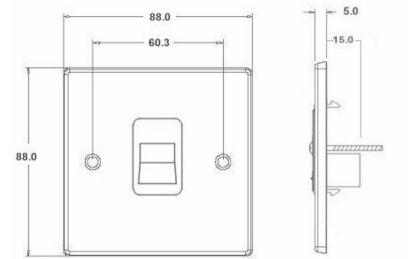

Main Wire Colour shown in CAPITALS

Incoming Telephone Cable
On 4 wire systems, Pin 1 and 6
are not connected.

The maximum REN that can be connected to any one exchange line is 4. Any number of sockets may be connected. All sockets are connected in parallel, ie Pin 1 to Pin 1 ; Pin 2 to Pin 2 ; etc. as shown in the diagram above.

Dimensions

Hamilton®
HARTLAND
TCM
Telephone Master Socket

Primary Range	Hartland	
Insert Type	1 gang Telephone Master	
Insert Colour	Black	
EAN13 Barcode	5017503241644	
Commodity Code	85176990	
Luckins TSI	385553573	
Dimensions(Nominal)	Single: Height = 88.0mm Width = 88.0mm Depth = 5.0mm	
Weight	92 GR	
Switched Poles	N/A	
Current Rating	n/a	
IP Rating	IP2XD	
Contact Gap Minimum	N/A	
Earth Terminal Capacity 1	5x1mm ²	
Earth Terminal Capacity 2	4 x 1.5mm ²	
Earth Terminal Capacity 3	3 x 2.5mm ²	
Earth Terminal Capacity 4	1 x 4mm ² Multi-strand	
Earth Terminal Capacity 5	1 x 6mm ²	
Product Class 1	Must be earthed (ref BS7671 415.2.1)	
Ambient Operating Temperature	-5° to +40°C	
Recommended Location	Internal Use Only	
Maximum Installation Altitude	2000m	
Standard/Approval	BS 6312:2:2	
All products listed conform to current British or European standard and the product information is correct at the time of going to press.	All accessories are manufactured under an accredited BS EN ISO 9001 : 2015 Quality Management System.	It is the policy of the company to improve products as part of our development programme. Therefore, we reserve the right to alter designs and dimensions without prior notice.