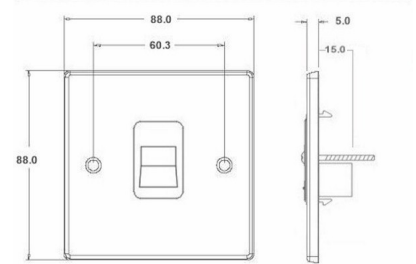

Main Wire Colour shown in CAPITALS

Incoming Telephone Cable
On 4 wire systems, Pin 1 and 6
are not connected.

The maximum REN that can be connected to any one exchange line is 4. Any number of sockets may be connected. All sockets are connected in parallel, ie Pin 1 to Pin 1 ; Pin 2 to Pin 2 ; etc. as shown in the diagram above.

Dimensions

Hamilton®
HARTLAND
TCS
Telephone Slave Socket

Primary Range	Hartland	
Insert Type	1 gang Telephone Slave	
Insert Colour	White	
EAN13 Barcode	5017503240654	
Commodity Code	85176990	
Luckins TSI	385553609	
Dimensions(Nominal)	Single: Height = 88.0mm Width = 88.0mm Depth = 5.0mm	
Weight	91 GR	
Switched Poles	N/A	
Current Rating	n/a	
IP Rating	IP2XD	
Contact Gap Minimum	N/A	
Earth Terminal Capacity 1	5x1mm ²	
Earth Terminal Capacity 2	4 x 1.5mm ²	
Earth Terminal Capacity 3	3 x 2.5mm ²	
Earth Terminal Capacity 4	1 x 4mm ² Multi-strand	
Earth Terminal Capacity 5	1 x 6mm ²	
Product Class 1	Must be earthed (ref BS7671 415.2.1)	
Ambient Operating Temperature	-5° to +40°C	
Recommended Location	Internal Use Only	
Maximum Installation Altitude	2000m	
Standard/Approval	BS 6312:2:2	
All products listed conform to current British or European standard and the product information is correct at the time of going to press.	All accessories are manufactured under an accredited BS EN ISO 9001 : 2015 Quality Management System.	It is the policy of the company to improve products as part of our development programme. Therefore, we reserve the right to alter designs and dimensions without prior notice.