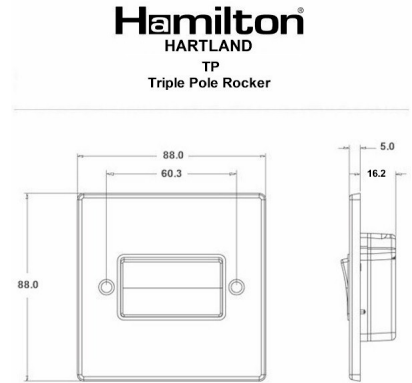

74TPWH-W

Hartland | HARTLAND RANGE | Rocker Switches

Item Image

Wiring

Dimensions

Primary Range	Hartland
Insert Type	1 gang 10A Triple Pole Rocker
Insert Colour	White/White
EAN13 Barcode	5017503240500
Commodity Code	85363010
Luckins TSI	385553625
Dimensions(Nominal)	Single: Height = 88.0mm Width = 88.0mm Depth = 5.0mm
Weight	108 GR
Switched Poles	Triple
Current Rating	10A
Voltage	220/250V AC
Maximum Load	10 Amp resistive
Mains Frequency	50Hz
IP Rating	IP2XD
Contact Gap Minimum	3mm
Terminal Capacity 1	5 x1mm ²
Terminal Capacity 2	4x1.5mm ²
Terminal Capacity 3	1x2.5mm ²
Terminal Capacity 4	1x4mm ² Multi-strand
Terminal Capacity 5	1x6mm ²
Earth Terminal Capacity 1	5x1mm ²
Earth Terminal Capacity 2	4x1.5mm ²
Earth Terminal Capacity 3	3 x2.5mm ²
Earth Terminal Capacity 4	1x4mm ² Multi-strand
Earth Terminal Capacity 5	1x6mm ²
Product Class 1	Must be earthed
Ambient Operating Temperature	-5° to +40°C
Recommended Location	Internal Use Only
Maximum Installation Altitude	2000m