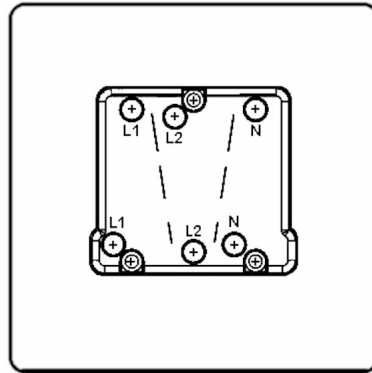

74TPWH-W

Hartland | HARTLAND RANGE | Rocker Switches

Item Image

Wiring

Dimensions

Primary Range	Hartland
Insert Type	1 gang 10A Triple Pole Rocker
Insert Colour	White/White
EAN13 Barcode	5017503240500
Commodity Code	85363010
Luckins TSI	385553625
Dimensions(Nominal)	Single: Height = 88.0mm Width = 88.0mm Depth = 5.0mm
Weight	108 GR
Switched Poles	Triple
Current Rating	10A
Voltage	220/250V AC
Maximum Load	10 Amp resistive
Mains Frequency	50Hz
IP Rating	IP2XD
Contact Gap Minimum	3mm
Terminal Capacity 1	5 x1mm ²
Terminal Capacity 2	4x1.5mm ²
Terminal Capacity 3	1x2.5mm ²
Terminal Capacity 4	1x4mm ² Multi-strand
Terminal Capacity 5	1x6mm ²
Earth Terminal Capacity 1	5x1mm ²
Earth Terminal Capacity 2	4x1.5mm ²
Earth Terminal Capacity 3	3 x2.5mm ²
Earth Terminal Capacity 4	1x4mm ² Multi-strand
Earth Terminal Capacity 5	1x6mm ²
Product Class 1	Must be earthed
Ambient Operating Temperature	-5° to +40°C
Recommended Location	Internal Use Only
Maximum Installation Altitude	2000m