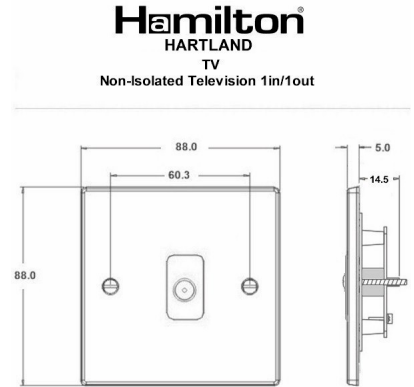

74TVB

Hartland | HARTLAND RANGE | Television Coaxial Sockets

Item Image

Wiring

Dimensions

Primary Range	Hartland	
Insert Type	1 gang Non-Isolated TV 1in/1out	
Insert Colour	Black	
EAN13 Barcode	5017503241606	
Commodity Code	85367000	
Luckins TSI	385553654	
Dimensions(Nominal)	Single: Height = 88.0mm Width = 88.0mm Depth = 5.0mm	
Weight	102 GR	
Switched Poles	N/A	
Current Rating	n/a	
IP Rating	IP2XD	
Contact Gap Minimum	N/A	
Earth Terminal Capacity 1	5x1mm ²	
Earth Terminal Capacity 2	4 x 1.5mm ²	
Earth Terminal Capacity 3	3 x 2.5mm ²	
Earth Terminal Capacity 4	1 x 4mm ² Multi-strand	
Earth Terminal Capacity 5	1 x 6mm ²	
Product Class 1	Must be earthed (ref BS7671 415.2.1)	
Ambient Operating Temperature	-5° to +40°C	
Recommended Location	Internal Use Only	
Maximum Installation Altitude	2000m	
Standard/Approval	BS 5733	
All products listed conform to current British or European standard and the product information is correct at the time of going to press.	All accessories are manufactured under an accredited BS EN ISO 9001 : 2015 Quality Management System.	It is the policy of the company to improve products as part of our development programme. Therefore, we reserve the right to alter designs and dimensions without prior notice.