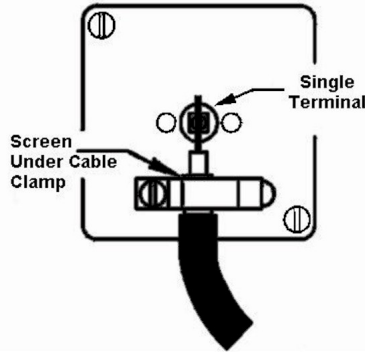

74TVB

Hartland | HARTLAND RANGE | Television Coaxial Sockets

Item Image

Wiring

Dimensions

Primary Range	Hartland	
Insert Type	1 gang Non-Isolated TV 1in/1out	
Insert Colour	Black	
EAN13 Barcode	5017503241606	
Commodity Code	85367000	
Luckins TSI	385553654	
Dimensions(Nominal)	Single: Height = 88.0mm Width = 88.0mm Depth = 5.0mm	
Weight	102 GR	
Switched Poles	N/A	
Current Rating	n/a	
IP Rating	IP2XD	
Contact Gap Minimum	N/A	
Earth Terminal Capacity 1	5x1mm ²	
Earth Terminal Capacity 2	4 x 1.5mm ²	
Earth Terminal Capacity 3	3 x 2.5mm ²	
Earth Terminal Capacity 4	1 x 4mm ² Multi-strand	
Earth Terminal Capacity 5	1 x 6mm ²	
Product Class 1	Must be earthed (ref BS7671 415.2.1)	
Ambient Operating Temperature	-5° to +40°C	
Recommended Location	Internal Use Only	
Maximum Installation Altitude	2000m	
Standard/Approval	BS 5733	
All products listed conform to current British or European standard and the product information is correct at the time of going to press.	All accessories are manufactured under an accredited BS EN ISO 9001 : 2015 Quality Management System.	It is the policy of the company to improve products as part of our development programme. Therefore, we reserve the right to alter designs and dimensions without prior notice.

74TVB

Hartland | HARTLAND RANGE | Television Coaxial Sockets

Illustrations and diagrams are reproduced within the limitations of reproduction and printing process and are not binding.

Due to manufacturing processes we cannot guarantee an exact colour match and shadings of of certain finishes.