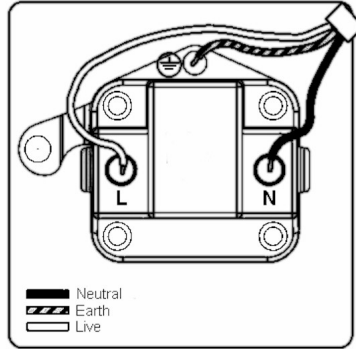

### Hartland | HARTLAND RANGE | Power Sockets

Item Image

Wiring

Dimensions

Primary Range	Hartland
Insert Type	1 gang 5A Unswitched Socket
Insert Colour	White
EAN13 Barcode	5017503240050
Commodity Code	85363010
Luckins TSI	385553748
Dimensions(Nominal)	Single: Height = 88.0mm Width = 88.0mm Depth = 5.0mm
Weight	96 GR
Switched Poles	None
Current Rating	5 Amp
Voltage	220/250V AC
Maximum Load	5 Amp
Mains Frequency	50Hz
IP Rating	IP2XD
Contact Gap Minimum	None
Terminal Capacity 1	5 x1mm <sup>2</sup>
Terminal Capacity 2	4x1.5mm <sup>2</sup>
Terminal Capacity 3	2x2.5mm <sup>2</sup>
Terminal Capacity 4	1x4mm <sup>2</sup>
Earth Terminal Capacity 1	5x1mm <sup>2</sup>
Earth Terminal Capacity 2	4 x 1.5mm <sup>2</sup>
Earth Terminal Capacity 3	2 x 2.5mm <sup>2</sup>
Earth Terminal Capacity 4	1 x 4mm <sup>2</sup>
Product Class 1	Must be earthed
Ambient Operating Temperature	-5° to +40°C
Recommended Location	Internal Use Only
Maximum Installation Altitude	2000m
Standard/Approval	BS 546
Additional Notes	Shuttered: Yes