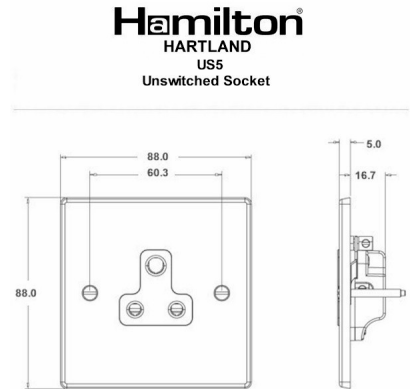

### Hartland | HARTLAND RANGE | Power Sockets

Item Image

Wiring

Dimensions

Primary Range	Hartland
Insert Type	1 gang 5A Unswitched Socket
Insert Colour	White
EAN13 Barcode	5017503240050
Commodity Code	85363010
Luckins TSI	385553748
Dimensions(Nominal)	Single: Height = 88.0mm Width = 88.0mm Depth = 5.0mm
Weight	96 GR
Switched Poles	None
Current Rating	5 Amp
Voltage	220/250V AC
Maximum Load	5 Amp
Mains Frequency	50Hz
IP Rating	IP2XD
Contact Gap Minimum	None
Terminal Capacity 1	5 x1mm <sup>2</sup>
Terminal Capacity 2	4x1.5mm <sup>2</sup>
Terminal Capacity 3	2x2.5mm <sup>2</sup>
Terminal Capacity 4	1x4mm <sup>2</sup>
Earth Terminal Capacity 1	5x1mm <sup>2</sup>
Earth Terminal Capacity 2	4 x 1.5mm <sup>2</sup>
Earth Terminal Capacity 3	2 x 2.5mm <sup>2</sup>
Earth Terminal Capacity 4	1 x 4mm <sup>2</sup>
Product Class 1	Must be earthed
Ambient Operating Temperature	-5° to +40°C
Recommended Location	Internal Use Only
Maximum Installation Altitude	2000m
Standard/Approval	BS 546
Additional Notes	Shuttered: Yes