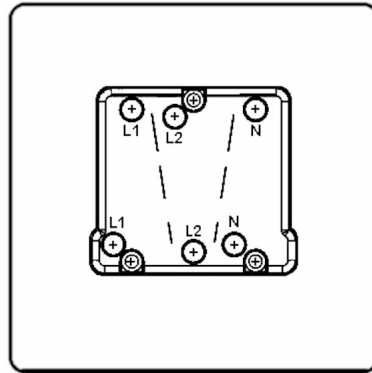

76TPBL-B

Hartland | HARTLAND RANGE | Rocker Switches

Item Image

Wiring

Dimensions

Primary Range	Hartland
Insert Type	1 gang 10A Triple Pole Rocker
Insert Colour	Black/Black
EAN13 Barcode	5017503261505
Commodity Code	85363010
Luckins TSI	385555445
Dimensions(Nominal)	Single: Height = 88.0mm Width = 88.0mm Depth = 5.0mm
Weight	111 GR
Switched Poles	Triple
Current Rating	10A
Voltage	220/250V AC
Maximum Load	10 Amp resistive
Mains Frequency	50Hz
IP Rating	IP2XD
Contact Gap Minimum	3mm
Terminal Capacity 1	5 x1mm ²
Terminal Capacity 2	4x1.5mm ²
Terminal Capacity 3	1x2.5mm ²
Terminal Capacity 4	1x4mm ² Multi-strand
Terminal Capacity 5	1x6mm ²
Earth Terminal Capacity 1	5x1mm ²
Earth Terminal Capacity 2	4x1.5mm ²
Earth Terminal Capacity 3	3 x2.5mm ²
Earth Terminal Capacity 4	1x4mm ² Multi-strand
Earth Terminal Capacity 5	1x6mm ²
Product Class 1	Must be earthed
Ambient Operating Temperature	-5° to +40°C
Recommended Location	Internal Use Only
Maximum Installation Altitude	2000m