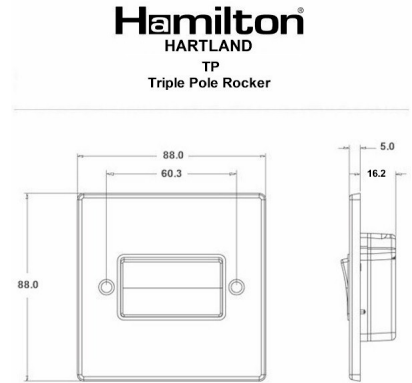

76TPBL-B

Hartland | HARTLAND RANGE | Rocker Switches

Item Image

Wiring

Dimensions

Primary Range	Hartland
Insert Type	1 gang 10A Triple Pole Rocker
Insert Colour	Black/Black
EAN13 Barcode	5017503261505
Commodity Code	85363010
Luckins TSI	385555445
Dimensions(Nominal)	Single: Height = 88.0mm Width = 88.0mm Depth = 5.0mm
Weight	111 GR
Switched Poles	Triple
Current Rating	10A
Voltage	220/250V AC
Maximum Load	10 Amp resistive
Mains Frequency	50Hz
IP Rating	IP2XD
Contact Gap Minimum	3mm
Terminal Capacity 1	5 x1mm ²
Terminal Capacity 2	4x1.5mm ²
Terminal Capacity 3	1x2.5mm ²
Terminal Capacity 4	1x4mm ² Multi-strand
Terminal Capacity 5	1x6mm ²
Earth Terminal Capacity 1	5x1mm ²
Earth Terminal Capacity 2	4x1.5mm ²
Earth Terminal Capacity 3	3 x2.5mm ²
Earth Terminal Capacity 4	1x4mm ² Multi-strand
Earth Terminal Capacity 5	1x6mm ²
Product Class 1	Must be earthed
Ambient Operating Temperature	-5° to +40°C
Recommended Location	Internal Use Only
Maximum Installation Altitude	2000m