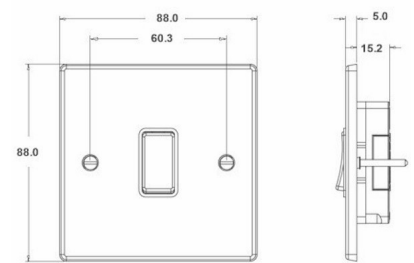

77R21BC-B

Hartland | HARTLAND RANGE | Rocker Switches

Item Image

Wiring

Dimensions

Hamilton®
HARTLAND
R21
2 Way Rocker

Primary Range	Hartland
Insert Type	1 gang 10AX 2 Way Rocker
Insert Colour	Bright Chrome/Black
EAN13 Barcode	5017503276219
Commodity Code	85363010
Luckins TSI	385556017
Dimensions(Nominal)	Single: Height = 88.0mm Width = 88.0mm Depth = 5.0mm
Weight	98 GR
Switched Poles	Single
Current Rating	10AX
Voltage	220/250V AC
Maximum Load	10 Amp inductive
Mains Frequency	50Hz
IP Rating	IP2XD
Contact Gap Minimum	3mm
Terminal Capacity 1	5x1mm ²
Terminal Capacity 2	4x1.5mm ²
Terminal Capacity 3	1x2.5mm ²
Terminal Capacity 4	1x4mm ² Multi-strand
Terminal Capacity 5	1x6mm ²
Earth Terminal Capacity 1	5x1mm ²
Earth Terminal Capacity 2	4x1.5mm ²
Earth Terminal Capacity 3	3x2.5mm ²
Earth Terminal Capacity 4	1x4mm ² Multi-strand
Earth Terminal Capacity 5	1x6mm ²
Product Class 1	Must be earthed
Ambient Operating Temperature	-5° to +40°C
Recommended Location	Internal Use Only
Maximum Installation Altitude	2000m