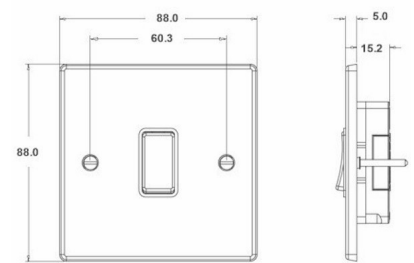

77R21BC-W

Hartland | HARTLAND RANGE | Rocker Switches

Item Image

Wiring

Dimensions

Hamilton®
HARTLAND
R21
2 Way Rocker

Primary Range	Hartland
Insert Type	1 gang 10AX 2 Way Rocker
Insert Colour	Bright Chrome/White
EAN13 Barcode	5017503277216
Commodity Code	85363010
Luckins TSI	385556020
Dimensions(Nominal)	Single: Height = 88.0mm Width = 88.0mm Depth = 5.0mm
Weight	97 GR
Switched Poles	Single
Current Rating	10AX
Voltage	220/250V AC
Maximum Load	10 Amp inductive
Mains Frequency	50Hz
IP Rating	IP2XD
Contact Gap Minimum	3mm
Terminal Capacity 1	5x1mm ²
Terminal Capacity 2	4x1.5mm ²
Terminal Capacity 3	1x2.5mm ²
Terminal Capacity 4	1x4mm ² Multi-strand
Terminal Capacity 5	1x6mm ²
Earth Terminal Capacity 1	5x1mm ²
Earth Terminal Capacity 2	4x1.5mm ²
Earth Terminal Capacity 3	3x2.5mm ²
Earth Terminal Capacity 4	1x4mm ² Multi-strand
Earth Terminal Capacity 5	1x6mm ²
Product Class 1	Must be earthed
Ambient Operating Temperature	-5° to +40°C
Recommended Location	Internal Use Only
Maximum Installation Altitude	2000m