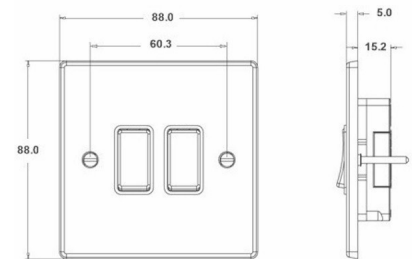

77R22BC-W

Hartland | HARTLAND RANGE | Rocker Switches

Item Image

Wiring

Dimensions

Hamilton®
HARTLAND
R22
2 Way Rocker

Primary Range	Hartland
Insert Type	2 gang 10AX 2 Way Rocker
Insert Colour	Bright Chrome/White
EAN13 Barcode	5017503277223
Commodity Code	85363010
Luckins TSI	385556062
Dimensions(Nominal)	Single: Height = 88.0mm Width = 88.0mm Depth = 5.0mm
Weight	116 GR
Switched Poles	Single
Current Rating	10AX
Voltage	220/250V AC
Maximum Load	10 Amp inductive
Mains Frequency	50Hz
IP Rating	IP2XD
Contact Gap Minimum	3mm
Terminal Capacity 1	5x1mm ²
Terminal Capacity 2	4x1.5mm ²
Terminal Capacity 3	1x2.5mm ²
Terminal Capacity 4	1x4mm ² Multi-strand
Terminal Capacity 5	1x6mm ²
Earth Terminal Capacity 1	5x1mm ²
Earth Terminal Capacity 2	4x1.5mm ²
Earth Terminal Capacity 3	3x2.5mm ²
Earth Terminal Capacity 4	1x4mm ² Multi-strand
Earth Terminal Capacity 5	1x6mm ²
Product Class 1	Must be earthed
Ambient Operating Temperature	-5° to +40°C
Recommended Location	Internal Use Only
Maximum Installation Altitude	2000m