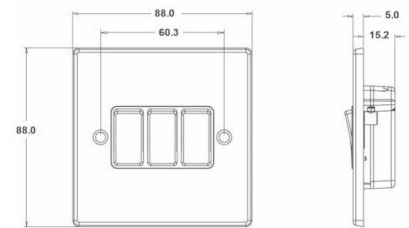

77R23BC-B

Hartland | HARTLAND RANGE | Rocker Switches

Item Image

Wiring

Dimensions

Hamilton®
HARTLAND
R23
2 Way Rocker

Primary Range	Hartland
Insert Type	3 gang 10AX 2 Way Rocker
Insert Colour	Bright Chrome/Black
EAN13 Barcode	5017503276233
Commodity Code	85363010
Luckins TSI	385556091
Dimensions(Nominal)	Single: Height = 88.0mm Width = 88.0mm Depth = 5.0mm
Weight	123 GR
Switched Poles	Single
Current Rating	10AX
Voltage	220/250V AC
Maximum Load	10 Amp inductive
Mains Frequency	50Hz
IP Rating	IP2XD
Contact Gap Minimum	3mm
Terminal Capacity 1	5x1mm ²
Terminal Capacity 2	4x1.5mm ²
Terminal Capacity 3	1x2.5mm ²
Terminal Capacity 4	1x4mm ² Multi-strand
Terminal Capacity 5	1x6mm ²
Earth Terminal Capacity 1	5x1mm ²
Earth Terminal Capacity 2	4x1.5mm ²
Earth Terminal Capacity 3	3x2.5mm ²
Earth Terminal Capacity 4	1x4mm ² Multi-strand
Earth Terminal Capacity 5	1x6mm ²
Product Class 1	Must be earthed
Ambient Operating Temperature	-5° to +40°C
Recommended Location	Internal Use Only
Maximum Installation Altitude	2000m