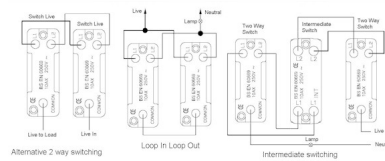

77R23BC-B

Hartland | HARTLAND RANGE | Rocker Switches

Item Image

Wiring

Dimensions

Hamilton®
HARTLAND
R23
2 Way Rocker

Primary Range	Hartland
Insert Type	3 gang 10AX 2 Way Rocker
Insert Colour	Bright Chrome/Black
EAN13 Barcode	5017503276233
Commodity Code	85363010
Luckins TSI	385556091
Dimensions(Nominal)	Single: Height = 88.0mm Width = 88.0mm Depth = 5.0mm
Weight	123 GR
Switched Poles	Single
Current Rating	10AX
Voltage	220/250V AC
Maximum Load	10 Amp inductive
Mains Frequency	50Hz
IP Rating	IP2XD
Contact Gap Minimum	3mm
Terminal Capacity 1	5x1mm ²
Terminal Capacity 2	4x1.5mm ²
Terminal Capacity 3	1x2.5mm ²
Terminal Capacity 4	1x4mm ² Multi-strand
Terminal Capacity 5	1x6mm ²
Earth Terminal Capacity 1	5x1mm ²
Earth Terminal Capacity 2	4x1.5mm ²
Earth Terminal Capacity 3	3x2.5mm ²
Earth Terminal Capacity 4	1x4mm ² Multi-strand
Earth Terminal Capacity 5	1x6mm ²
Product Class 1	Must be earthed
Ambient Operating Temperature	-5° to +40°C
Recommended Location	Internal Use Only
Maximum Installation Altitude	2000m