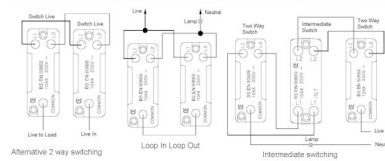

77R23BC-W

Hartland | HARTLAND RANGE | Rocker Switches

Item Image

Wiring

Dimensions

Hamilton®
HARTLAND
R23
2 Way Rocker

Primary Range	Hartland
Insert Type	3 gang 10AX 2 Way Rocker
Insert Colour	Bright Chrome/White
EAN13 Barcode	5017503277230
Commodity Code	85363010
Luckins TSI	385556101
Dimensions(Nominal)	Single: Height = 88.0mm Width = 88.0mm Depth = 5.0mm
Weight	132 GR
Switched Poles	Single
Current Rating	10AX
Voltage	220/250V AC
Maximum Load	10 Amp inductive
Mains Frequency	50Hz
IP Rating	IP2XD
Contact Gap Minimum	3mm
Terminal Capacity 1	5x1mm ²
Terminal Capacity 2	4x1.5mm ²
Terminal Capacity 3	1x2.5mm ²
Terminal Capacity 4	1x4mm ² Multi-strand
Terminal Capacity 5	1x6mm ²
Earth Terminal Capacity 1	5x1mm ²
Earth Terminal Capacity 2	4x1.5mm ²
Earth Terminal Capacity 3	3x2.5mm ²
Earth Terminal Capacity 4	1x4mm ² Multi-strand
Earth Terminal Capacity 5	1x6mm ²
Product Class 1	Must be earthed
Ambient Operating Temperature	-5° to +40°C
Recommended Location	Internal Use Only
Maximum Installation Altitude	2000m