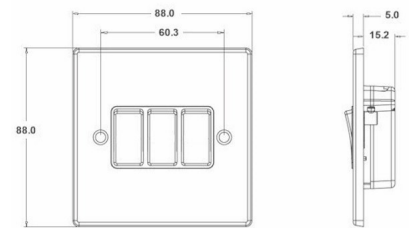

77R23BC-W

Hartland | HARTLAND RANGE | Rocker Switches

Item Image

Wiring

Dimensions

Hamilton®
HARTLAND
R23
2 Way Rocker

Primary Range	Hartland
Insert Type	3 gang 10AX 2 Way Rocker
Insert Colour	Bright Chrome/White
EAN13 Barcode	5017503277230
Commodity Code	85363010
Luckins TSI	385556101
Dimensions(Nominal)	Single: Height = 88.0mm Width = 88.0mm Depth = 5.0mm
Weight	132 GR
Switched Poles	Single
Current Rating	10AX
Voltage	220/250V AC
Maximum Load	10 Amp inductive
Mains Frequency	50Hz
IP Rating	IP2XD
Contact Gap Minimum	3mm
Terminal Capacity 1	5x1mm ²
Terminal Capacity 2	4x1.5mm ²
Terminal Capacity 3	1x2.5mm ²
Terminal Capacity 4	1x4mm ² Multi-strand
Terminal Capacity 5	1x6mm ²
Earth Terminal Capacity 1	5x1mm ²
Earth Terminal Capacity 2	4x1.5mm ²
Earth Terminal Capacity 3	3x2.5mm ²
Earth Terminal Capacity 4	1x4mm ² Multi-strand
Earth Terminal Capacity 5	1x6mm ²
Product Class 1	Must be earthed
Ambient Operating Temperature	-5° to +40°C
Recommended Location	Internal Use Only
Maximum Installation Altitude	2000m