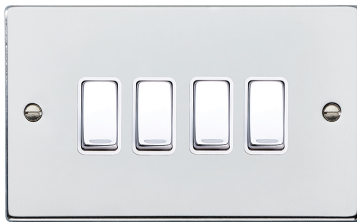

77R24BC-W

Hartland | HARTLAND RANGE | Rocker Switches

Item Image