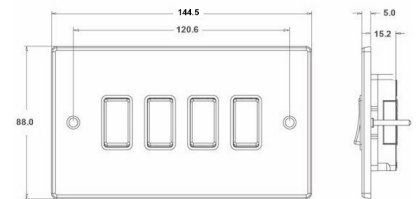

#### Item Image

#### Dimensions

**Hamilton®**  
HARTLAND  
R24  
2 Way Rocker

Primary Range	Hartland
Insert Type	4 gang 10AX 2 Way Rocker
Insert Colour	Bright Chrome/White
EAN13 Barcode	5017503277247
Commodity Code	85363010
Luckins TSI	385556143
Dimensions(Nominal)	Double: Height = 88.0mm Width = 144.5mm Depth = 5.0mm
Weight	200 GR
Switched Poles	Single
Current Rating	10AX
Voltage	220/250V AC
Maximum Load	10 Amp inductive
Mains Frequency	50Hz
IP Rating	IP2XD
Contact Gap Minimum	3mm
Terminal Capacity 1	5x1mm <sup>2</sup>
Terminal Capacity 2	4x1.5mm <sup>2</sup>
Terminal Capacity 3	1x2.5mm <sup>2</sup>
Terminal Capacity 4	1x4mm <sup>2</sup> Multi-strand
Terminal Capacity 5	1x6mm <sup>2</sup>
Earth Terminal Capacity 1	5x1mm <sup>2</sup>
Earth Terminal Capacity 2	4x1.5mm <sup>2</sup>
Earth Terminal Capacity 3	3x2.5mm <sup>2</sup>
Earth Terminal Capacity 4	1x4mm <sup>2</sup> Multi-strand
Earth Terminal Capacity 5	1x6mm <sup>2</sup>
Product Class 1	Must be earthed
Ambient Operating Temperature	-5° to +40°C
Recommended Location	Internal Use Only
Maximum Installation Altitude	2000m