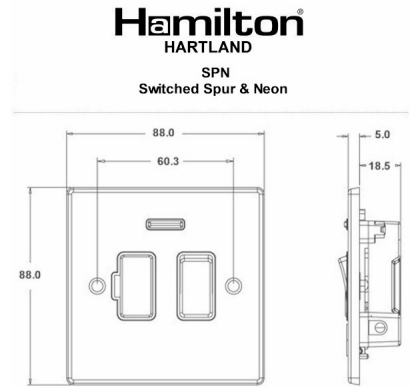

77SPNBC-W

Hartland | HARTLAND RANGE | Connection Units

Item Image

Wiring

Dimensions

Primary Range	Hartland
Insert Type	1 gang 13A Double Pole Fused Spur + Neon
Insert Colour	Bright Chrome/White
EAN13 Barcode	5017503277926
Commodity Code	85369010
Luckins TSI	385556431
Dimensions(Nominal)	Single: Height = 88.0mm Width = 88.0mm Depth = 5.0mm
Weight	149 GR
Switched Poles	Double
Current Rating	13 Amp
Voltage	220/250V AC
Maximum Load	13 Amp
Mains Frequency	50Hz
IP Rating	IP2XD
Contact Gap Minimum	3mm
Terminal Capacity 1	3x2.5mm ²
Terminal Capacity 2	2x4mm ² Multi-Strand
Terminal Capacity 3	1x6mm ²
Earth Terminal Capacity 1	6x1mm ²
Earth Terminal Capacity 2	5x1.5mm ²
Earth Terminal Capacity 3	3x2.5mm ²
Earth Terminal Capacity 4	2x4mm ² Multi-Strand
Earth Terminal Capacity 5	1x6mm ²
Product Class 1	Must be earthed
Ambient Operating Temperature	-5° to +40°C
Recommended Location	Internal Use Only
Maximum Installation Altitude	2000m
Standard/Approval	BS 1363-4