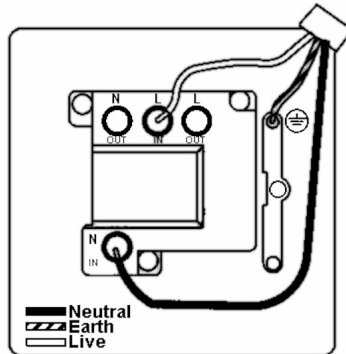

77SPNBC-W

Hartland | HARTLAND RANGE | Connection Units

Item Image

Wiring

Dimensions

Primary Range	Hartland
Insert Type	1 gang 13A Double Pole Fused Spur + Neon
Insert Colour	Bright Chrome/White
EAN13 Barcode	5017503277926
Commodity Code	85369010
Luckins TSI	385556431
Dimensions(Nominal)	Single: Height = 88.0mm Width = 88.0mm Depth = 5.0mm
Weight	149 GR
Switched Poles	Double
Current Rating	13 Amp
Voltage	220/250V AC
Maximum Load	13 Amp
Mains Frequency	50Hz
IP Rating	IP2XD
Contact Gap Minimum	3mm
Terminal Capacity 1	3x2.5mm ²
Terminal Capacity 2	2x4mm ² Multi-Strand
Terminal Capacity 3	1x6mm ²
Earth Terminal Capacity 1	6x1mm ²
Earth Terminal Capacity 2	5x1.5mm ²
Earth Terminal Capacity 3	3x2.5mm ²
Earth Terminal Capacity 4	2x4mm ² Multi-Strand
Earth Terminal Capacity 5	1x6mm ²
Product Class 1	Must be earthed
Ambient Operating Temperature	-5° to +40°C
Recommended Location	Internal Use Only
Maximum Installation Altitude	2000m
Standard/Approval	BS 1363-4