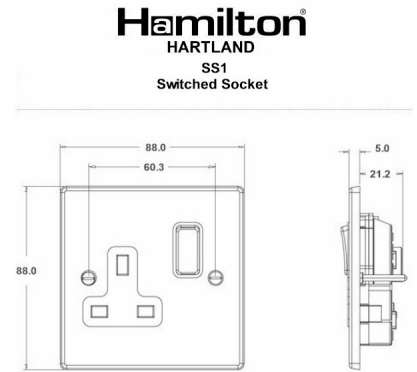

77SS1BC-W

Hartland | HARTLAND RANGE | Power Sockets

Item Image

Wiring

Dimensions

Primary Range	Hartland
Insert Type	1 gang 13A Double Pole Switched Socket
Insert Colour	Bright Chrome/White
EAN13 Barcode	5017503277018
Commodity Code	85363010
Luckins TSI	385556525
Dimensions(Nominal)	Single: Height = 88.0mm Width = 88.0mm Depth = 5.0mm
Weight	121 GR
Switched Poles	Double
Current Rating	13 Amp
Voltage	220/250V AC
Maximum Load	13 Amp
Mains Frequency	50Hz
IP Rating	IP2XD
Contact Gap Minimum	3mm
Terminal Capacity 1	4x2.5mm ²
Terminal Capacity 2	3x4mm ²
Terminal Capacity 3	2x6mm ² Multi-Strand
Terminal Capacity 4	1x10mm ²
Earth Terminal Capacity 1	4x2.5mm ²
Earth Terminal Capacity 2	3x4mm ²
Earth Terminal Capacity 3	2x6mm ² Multi-Strand
Earth Terminal Capacity 4	1x10mm ²
Product Class 1	Must be earthed
Ambient Operating Temperature	-5° to +40°C
Recommended Location	Internal Use Only
Maximum Installation Altitude	2000m
Standard/Approval	BS 1363-2
Additional Notes	Dual Earth: Yes