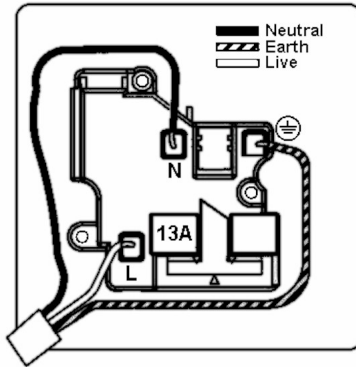

77SS1BC-W

Hartland | HARTLAND RANGE | Power Sockets

Item Image

Wiring

Dimensions

Primary Range	Hartland
Insert Type	1 gang 13A Double Pole Switched Socket
Insert Colour	Bright Chrome/White
EAN13 Barcode	5017503277018
Commodity Code	85363010
Luckins TSI	385556525
Dimensions(Nominal)	Single: Height = 88.0mm Width = 88.0mm Depth = 5.0mm
Weight	121 GR
Switched Poles	Double
Current Rating	13 Amp
Voltage	220/250V AC
Maximum Load	13 Amp
Mains Frequency	50Hz
IP Rating	IP2XD
Contact Gap Minimum	3mm
Terminal Capacity 1	4x2.5mm ²
Terminal Capacity 2	3x4mm ²
Terminal Capacity 3	2x6mm ² Multi-Strand
Terminal Capacity 4	1x10mm ²
Earth Terminal Capacity 1	4x2.5mm ²
Earth Terminal Capacity 2	3x4mm ²
Earth Terminal Capacity 3	2x6mm ² Multi-Strand
Earth Terminal Capacity 4	1x10mm ²
Product Class 1	Must be earthed
Ambient Operating Temperature	-5° to +40°C
Recommended Location	Internal Use Only
Maximum Installation Altitude	2000m
Standard/Approval	BS 1363-2
Additional Notes	Dual Earth: Yes