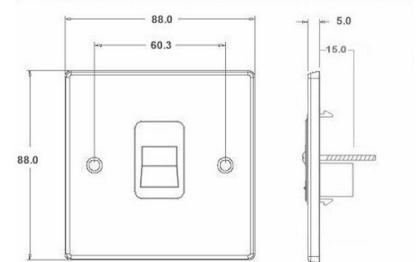

Main Wire Colour shown in CAPITALS

Incoming Telephone Cable
On 4 wire systems, Pin 1 and 6
are not connected.

The maximum REN that can be connected to any one exchange line is 4. Any number of sockets may be connected. All sockets are connected in parallel, ie Pin 1 to Pin 1 ; Pin 2 to Pin 2 ; etc. as shown in the diagram above.

Dimensions

Hamilton®
HARTLAND
TCS
Telephone Slave Socket

Primary Range	Hartland	
Insert Type	1 gang Telephone Slave	
Insert Colour	White	
EAN13 Barcode	5017503270651	
Commodity Code	85176990	
Luckins TSI	385556622	
Dimensions(Nominal)	Single: Height = 88.0mm Width = 88.0mm Depth = 5.0mm	
Weight	92 GR	
Switched Poles	N/A	
Current Rating	n/a	
IP Rating	IP2XD	
Contact Gap Minimum	N/A	
Earth Terminal Capacity 1	5x1mm ²	
Earth Terminal Capacity 2	4 x 1.5mm ²	
Earth Terminal Capacity 3	3 x 2.5mm ²	
Earth Terminal Capacity 4	1 x 4mm ² Multi-strand	
Earth Terminal Capacity 5	1 x 6mm ²	
Product Class 1	Must be earthed (ref BS7671 415.2.1)	
Ambient Operating Temperature	-5° to +40°C	
Recommended Location	Internal Use Only	
Maximum Installation Altitude	2000m	
Standard/Approval	BS 6312:2:2	
All products listed conform to current British or European standard and the product information is correct at the time of going to press.	All accessories are manufactured under an accredited BS EN ISO 9001 : 2015 Quality Management System.	It is the policy of the company to improve products as part of our development programme. Therefore, we reserve the right to alter designs and dimensions without prior notice.