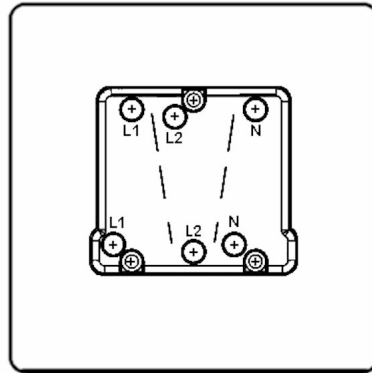

77TPWH-W

Hartland | HARTLAND RANGE | Rocker Switches

Item Image

Wiring

Dimensions

Primary Range	Hartland
Insert Type	1 gang 10A Triple Pole Rocker
Insert Colour	White/White
EAN13 Barcode	5017503270507
Commodity Code	85363010
Luckins TSI	385556648
Dimensions(Nominal)	Single: Height = 88.0mm Width = 88.0mm Depth = 5.0mm
Weight	113 GR
Switched Poles	Triple
Current Rating	10A
Voltage	220/250V AC
Maximum Load	10 Amp resistive
Mains Frequency	50Hz
IP Rating	IP2XD
Contact Gap Minimum	3mm
Terminal Capacity 1	5 x1mm ²
Terminal Capacity 2	4x1.5mm ²
Terminal Capacity 3	1x2.5mm ²
Terminal Capacity 4	1x4mm ² Multi-strand
Terminal Capacity 5	1x6mm ²
Earth Terminal Capacity 1	5x1mm ²
Earth Terminal Capacity 2	4x1.5mm ²
Earth Terminal Capacity 3	3 x2.5mm ²
Earth Terminal Capacity 4	1x4mm ² Multi-strand
Earth Terminal Capacity 5	1x6mm ²
Product Class 1	Must be earthed
Ambient Operating Temperature	-5° to +40°C
Recommended Location	Internal Use Only
Maximum Installation Altitude	2000m