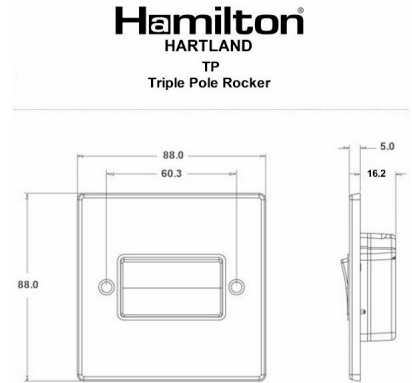

77TPWH-W

Hartland | HARTLAND RANGE | Rocker Switches

Item Image

Wiring

Dimensions

Primary Range	Hartland
Insert Type	1 gang 10A Triple Pole Rocker
Insert Colour	White/White
EAN13 Barcode	5017503270507
Commodity Code	85363010
Luckins TSI	385556648
Dimensions(Nominal)	Single: Height = 88.0mm Width = 88.0mm Depth = 5.0mm
Weight	113 GR
Switched Poles	Triple
Current Rating	10A
Voltage	220/250V AC
Maximum Load	10 Amp resistive
Mains Frequency	50Hz
IP Rating	IP2XD
Contact Gap Minimum	3mm
Terminal Capacity 1	5 x1mm ²
Terminal Capacity 2	4x1.5mm ²
Terminal Capacity 3	1x2.5mm ²
Terminal Capacity 4	1x4mm ² Multi-strand
Terminal Capacity 5	1x6mm ²
Earth Terminal Capacity 1	5x1mm ²
Earth Terminal Capacity 2	4x1.5mm ²
Earth Terminal Capacity 3	3 x2.5mm ²
Earth Terminal Capacity 4	1x4mm ² Multi-strand
Earth Terminal Capacity 5	1x6mm ²
Product Class 1	Must be earthed
Ambient Operating Temperature	-5° to +40°C
Recommended Location	Internal Use Only
Maximum Installation Altitude	2000m