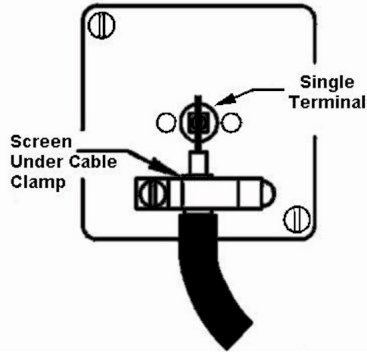

### Hartland | HARTLAND RANGE | Television Coaxial Sockets

Item Image

Wiring

Dimensions

Primary Range	Hartland	
Insert Type	1 gang Non-Isolated TV 1in/1out	
Insert Colour	White	
EAN13 Barcode	5017503270606	
Commodity Code	85367000	
Luckins TSI	385556729	
Dimensions(Nominal)	Single: Height = 88.0mm Width = 88.0mm Depth = 5.0mm	
Weight	108 GR	
Switched Poles	N/A	
Current Rating	n/a	
IP Rating	IP2XD	
Contact Gap Minimum	N/A	
Earth Terminal Capacity 1	5x1mm <sup>2</sup>	
Earth Terminal Capacity 2	4 x 1.5mm <sup>2</sup>	
Earth Terminal Capacity 3	3 x 2.5mm <sup>2</sup>	
Earth Terminal Capacity 4	1 x 4mm <sup>2</sup> Multi-strand	
Earth Terminal Capacity 5	1 x 6mm <sup>2</sup>	
Product Class 1	Must be earthed (ref BS7671 415.2.1)	
Ambient Operating Temperature	-5° to +40°C	
Recommended Location	Internal Use Only	
Maximum Installation Altitude	2000m	
Standard/Approval	BS 5733	
All products listed conform to current British or European standard and the product information is correct at the time of going to press.	All accessories are manufactured under an accredited BS EN ISO 9001 : 2015 Quality Management System.	It is the policy of the company to improve products as part of our development programme. Therefore, we reserve the right to alter designs and dimensions without prior notice.