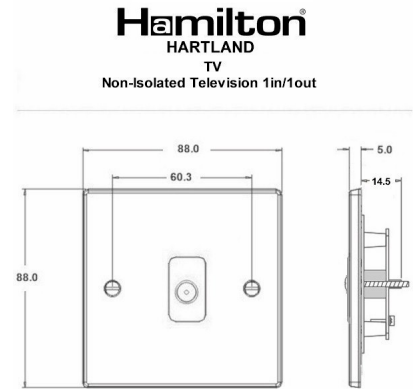

### Hartland | HARTLAND RANGE | Television Coaxial Sockets

Item Image

Wiring

Dimensions

Primary Range	Hartland	
Insert Type	1 gang Non-Isolated TV 1in/1out	
Insert Colour	White	
EAN13 Barcode	5017503270606	
Commodity Code	85367000	
Luckins TSI	385556729	
Dimensions(Nominal)	Single: Height = 88.0mm Width = 88.0mm Depth = 5.0mm	
Weight	108 GR	
Switched Poles	N/A	
Current Rating	n/a	
IP Rating	IP2XD	
Contact Gap Minimum	N/A	
Earth Terminal Capacity 1	5x1mm <sup>2</sup>	
Earth Terminal Capacity 2	4 x 1.5mm <sup>2</sup>	
Earth Terminal Capacity 3	3 x 2.5mm <sup>2</sup>	
Earth Terminal Capacity 4	1 x 4mm <sup>2</sup> Multi-strand	
Earth Terminal Capacity 5	1 x 6mm <sup>2</sup>	
Product Class 1	Must be earthed (ref BS7671 415.2.1)	
Ambient Operating Temperature	-5° to +40°C	
Recommended Location	Internal Use Only	
Maximum Installation Altitude	2000m	
Standard/Approval	BS 5733	
All products listed conform to current British or European standard and the product information is correct at the time of going to press.	All accessories are manufactured under an accredited BS EN ISO 9001 : 2015 Quality Management System.	It is the policy of the company to improve products as part of our development programme. Therefore, we reserve the right to alter designs and dimensions without prior notice.