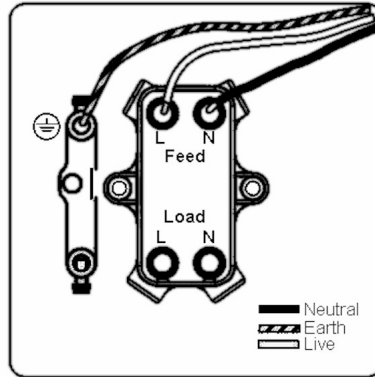

84DPSS-W

Sheer | SHEER RANGE | Double Pole Switches

Item Image

Wiring

Dimensions

Primary Range	Sheer
Insert Type	1 gang 20AX Double Pole Rocker
Insert Colour	Satin Steel/White
EAN13 Barcode	5017503067978
Commodity Code	85363030
Luckins TSI	385558581
Dimensions(Nominal)	Single: Height = 86.0mm Width = 86.0mm Depth = 1.5mm
Switched Poles	Double
Current Rating	20AX
Voltage	220/250V AC
Maximum Load	20 Amp inductive
Mains Frequency	50Hz
IP Rating	IP2XD
Contact Gap Minimum	3mm
Terminal Capacity 1	3x2.5mm ²
Terminal Capacity 2	2x4mm ² Multi-strand
Terminal Capacity 3	1x6mm ²
Earth Terminal Capacity 1	6x1mm ²
Earth Terminal Capacity 2	5 x 1.5mm ²
Earth Terminal Capacity 3	3 x 2.5mm ²
Earth Terminal Capacity 4	2 x 4mm ² Multi-strand
Earth Terminal Capacity 5	1 x 6mm ²
Product Class 1	Must be earthed
Ambient Operating Temperature	-5° to +40°C
Recommended Location	Internal Use Only
Maximum Installation Altitude	2000m
Standard/Approval	BS EN 60669-1