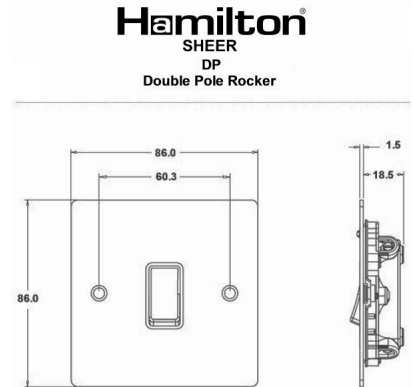

84DPSS-W

Sheer | SHEER RANGE | Double Pole Switches

Item Image

Wiring

Dimensions

Primary Range	Sheer
Insert Type	1 gang 20AX Double Pole Rocker
Insert Colour	Satin Steel/White
EAN13 Barcode	5017503067978
Commodity Code	85363030
Luckins TSI	385558581
Dimensions(Nominal)	Single: Height = 86.0mm Width = 86.0mm Depth = 1.5mm
Switched Poles	Double
Current Rating	20AX
Voltage	220/250V AC
Maximum Load	20 Amp inductive
Mains Frequency	50Hz
IP Rating	IP2XD
Contact Gap Minimum	3mm
Terminal Capacity 1	3x2.5mm ²
Terminal Capacity 2	2x4mm ² Multi-strand
Terminal Capacity 3	1x6mm ²
Earth Terminal Capacity 1	6x1mm ²
Earth Terminal Capacity 2	5 x 1.5mm ²
Earth Terminal Capacity 3	3 x 2.5mm ²
Earth Terminal Capacity 4	2 x 4mm ² Multi-strand
Earth Terminal Capacity 5	1 x 6mm ²
Product Class 1	Must be earthed
Ambient Operating Temperature	-5° to +40°C
Recommended Location	Internal Use Only
Maximum Installation Altitude	2000m
Standard/Approval	BS EN 60669-1