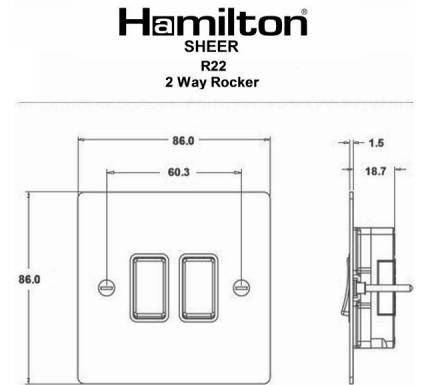

### Sheer | SHEER RANGE | Rocker Switches

Item Image

Wiring

Dimensions

Primary Range	Sheer
Insert Type	2 gang 10AX 2 Way Rocker
Insert Colour	Satin Steel/Black
EAN13 Barcode	5017503066223
Commodity Code	85363010
Luckins TSI	385558785
Dimensions(Nominal)	Single: Height = 86.0mm Width = 86.0mm Depth = 1.5mm
Weight	133 GR
Switched Poles	Single
Current Rating	10AX
Voltage	220/250V AC
Maximum Load	10 Amp inductive
Mains Frequency	50Hz
IP Rating	IP2XD
Contact Gap Minimum	3mm
Terminal Capacity 1	5x1mm <sup>2</sup>
Terminal Capacity 2	4x1.5mm <sup>2</sup>
Terminal Capacity 3	1x2.5mm <sup>2</sup>
Terminal Capacity 4	1x4mm <sup>2</sup> Multi-strand
Terminal Capacity 5	1x6mm <sup>2</sup>
Earth Terminal Capacity 1	5x1mm <sup>2</sup>
Earth Terminal Capacity 2	4x1.5mm <sup>2</sup>
Earth Terminal Capacity 3	3x2.5mm <sup>2</sup>
Earth Terminal Capacity 4	1x4mm <sup>2</sup> Multi-strand
Earth Terminal Capacity 5	1x6mm <sup>2</sup>
Product Class 1	Must be earthed
Ambient Operating Temperature	-5° to +40°C
Recommended Location	Internal Use Only
Maximum Installation Altitude	2000m