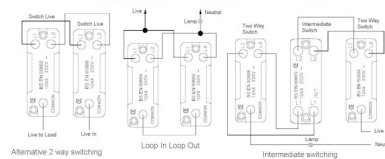

### Sheer | SHEER RANGE | Rocker Switches

Item Image

Wiring

Dimensions

Primary Range	Sheer
Insert Type	2 gang 10AX 2 Way Rocker
Insert Colour	Satin Steel/Black
EAN13 Barcode	5017503066223
Commodity Code	85363010
Luckins TSI	385558785
Dimensions(Nominal)	Single: Height = 86.0mm Width = 86.0mm Depth = 1.5mm
Weight	133 GR
Switched Poles	Single
Current Rating	10AX
Voltage	220/250V AC
Maximum Load	10 Amp inductive
Mains Frequency	50Hz
IP Rating	IP2XD
Contact Gap Minimum	3mm
Terminal Capacity 1	5x1mm <sup>2</sup>
Terminal Capacity 2	4x1.5mm <sup>2</sup>
Terminal Capacity 3	1x2.5mm <sup>2</sup>
Terminal Capacity 4	1x4mm <sup>2</sup> Multi-strand
Terminal Capacity 5	1x6mm <sup>2</sup>
Earth Terminal Capacity 1	5x1mm <sup>2</sup>
Earth Terminal Capacity 2	4x1.5mm <sup>2</sup>
Earth Terminal Capacity 3	3x2.5mm <sup>2</sup>
Earth Terminal Capacity 4	1x4mm <sup>2</sup> Multi-strand
Earth Terminal Capacity 5	1x6mm <sup>2</sup>
Product Class 1	Must be earthed
Ambient Operating Temperature	-5° to +40°C
Recommended Location	Internal Use Only
Maximum Installation Altitude	2000m