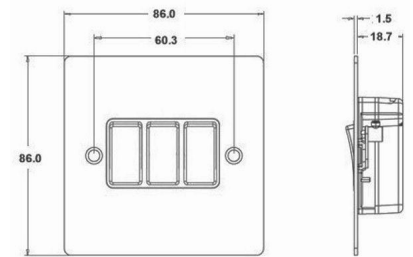

84R23SS-W

Sheer | SHEER RANGE | Rocker Switches

Item Image

Wiring

Dimensions

Hamilton® SHEER R23 2 Way Rocker

Primary Range	Sheer
Insert Type	3 gang 10AX 2 Way Rocker
Insert Colour	Satin Steel/White
EAN13 Barcode	5017503067237
Commodity Code	85363010
Luckins TSI	385558811
Dimensions(Nominal)	Single: Height = 86.0mm Width = 86.0mm Depth = 1.5mm
Weight	138 GR
Switched Poles	Single
Current Rating	10AX
Voltage	220/250V AC
Maximum Load	10 Amp inductive
Mains Frequency	50Hz
IP Rating	IP2XD
Contact Gap Minimum	3mm
Terminal Capacity 1	5x1mm ²
Terminal Capacity 2	4x1.5mm ²
Terminal Capacity 3	1x2.5mm ²
Terminal Capacity 4	1x4mm ² Multi-strand
Terminal Capacity 5	1x6mm ²
Earth Terminal Capacity 1	5x1mm ²
Earth Terminal Capacity 2	4x1.5mm ²
Earth Terminal Capacity 3	3x2.5mm ²
Earth Terminal Capacity 4	1x4mm ² Multi-strand
Earth Terminal Capacity 5	1x6mm ²
Product Class 1	Must be earthed
Ambient Operating Temperature	-5° to +40°C
Recommended Location	Internal Use Only
Maximum Installation Altitude	2000m