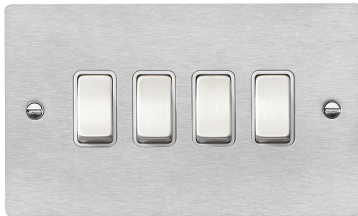

84R24SS-W

Sheer | SHEER RANGE | Rocker Switches

Item Image

Wiring

Dimensions

Hamilton®
SHEER
R24
2 Way Rocker

Primary Range	Sheer
Insert Type	4 gang 10AX 2 Way Rocker
Insert Colour	Satin Steel/White
EAN13 Barcode	5017503067244
Commodity Code	85363010
Luckins TSI	385558837
Dimensions(Nominal)	Double: Height = 86.0mm Width = 146.0mm Depth = 1.5mm
Weight	234 GR
Switched Poles	Single
Current Rating	10AX
Voltage	220/250V AC
Maximum Load	10 Amp inductive
Mains Frequency	50Hz
IP Rating	IP2XD
Contact Gap Minimum	3mm
Terminal Capacity 1	5x1mm ²
Terminal Capacity 2	4x1.5mm ²
Terminal Capacity 3	1x2.5mm ²
Terminal Capacity 4	1x4mm ² Multi-strand
Terminal Capacity 5	1x6mm ²
Earth Terminal Capacity 1	5x1mm ²
Earth Terminal Capacity 2	4x1.5mm ²
Earth Terminal Capacity 3	3x2.5mm ²
Earth Terminal Capacity 4	1x4mm ² Multi-strand
Earth Terminal Capacity 5	1x6mm ²
Product Class 1	Must be earthed
Ambient Operating Temperature	-5° to +40°C
Recommended Location	Internal Use Only
Maximum Installation Altitude	2000m