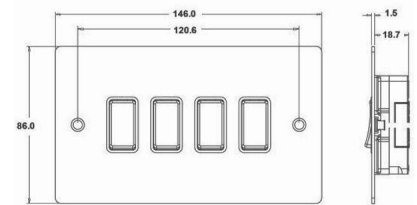

84R24SS-W

Sheer | SHEER RANGE | Rocker Switches

Item Image

Wiring

Dimensions

Hamilton®
SHEER
R24
2 Way Rocker

Primary Range	Sheer
Insert Type	4 gang 10AX 2 Way Rocker
Insert Colour	Satin Steel/White
EAN13 Barcode	5017503067244
Commodity Code	85363010
Luckins TSI	385558837
Dimensions(Nominal)	Double: Height = 86.0mm Width = 146.0mm Depth = 1.5mm
Weight	234 GR
Switched Poles	Single
Current Rating	10AX
Voltage	220/250V AC
Maximum Load	10 Amp inductive
Mains Frequency	50Hz
IP Rating	IP2XD
Contact Gap Minimum	3mm
Terminal Capacity 1	5x1mm ²
Terminal Capacity 2	4x1.5mm ²
Terminal Capacity 3	1x2.5mm ²
Terminal Capacity 4	1x4mm ² Multi-strand
Terminal Capacity 5	1x6mm ²
Earth Terminal Capacity 1	5x1mm ²
Earth Terminal Capacity 2	4x1.5mm ²
Earth Terminal Capacity 3	3x2.5mm ²
Earth Terminal Capacity 4	1x4mm ² Multi-strand
Earth Terminal Capacity 5	1x6mm ²
Product Class 1	Must be earthed
Ambient Operating Temperature	-5° to +40°C
Recommended Location	Internal Use Only
Maximum Installation Altitude	2000m