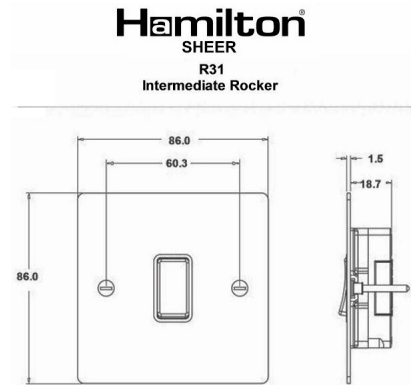

84R31SS-W

Sheer | SHEER RANGE | Rocker Switches

Item Image

Wiring

Dimensions

Primary Range	Sheer
Insert Type	1 gang 10AX Intermediate Rocker
Insert Colour	Satin Steel/White
EAN13 Barcode	5017503067312
Commodity Code	85363010
Luckins TSI	385558879
Dimensions(Nominal)	Single: Height = 86.0mm Width = 86.0mm Depth = 1.5mm
Weight	117 GR
Switched Poles	Single
Current Rating	10AX
Voltage	220/250V AC
Maximum Load	10 Amp inductive
Mains Frequency	50Hz
IP Rating	IP2XD
Contact Gap Minimum	3mm
Terminal Capacity 1	5x1mm ²
Terminal Capacity 2	4x1.5mm ²
Terminal Capacity 3	1x2.5mm ²
Terminal Capacity 4	1x4mm ² Multi-strand
Terminal Capacity 5	1x6mm ²
Earth Terminal Capacity 1	5x1mm ²
Earth Terminal Capacity 2	4x1.5mm ²
Earth Terminal Capacity 3	3x2.5mm ²
Earth Terminal Capacity 4	1x4mm ² Multi-strand
Earth Terminal Capacity 5	1x6mm ²
Product Class 1	Must be earthed
Ambient Operating Temperature	-5° to +40°C
Recommended Location	Internal Use Only
Maximum Installation Altitude	2000m