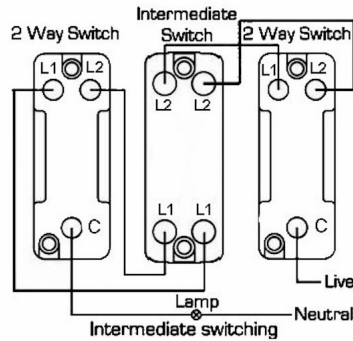

84R31SS-W

Sheer | SHEER RANGE | Rocker Switches

Item Image

Wiring

Dimensions

Primary Range	Sheer
Insert Type	1 gang 10AX Intermediate Rocker
Insert Colour	Satin Steel/White
EAN13 Barcode	5017503067312
Commodity Code	85363010
Luckins TSI	385558879
Dimensions(Nominal)	Single: Height = 86.0mm Width = 86.0mm Depth = 1.5mm
Weight	117 GR
Switched Poles	Single
Current Rating	10AX
Voltage	220/250V AC
Maximum Load	10 Amp inductive
Mains Frequency	50Hz
IP Rating	IP2XD
Contact Gap Minimum	3mm
Terminal Capacity 1	5x1mm ²
Terminal Capacity 2	4x1.5mm ²
Terminal Capacity 3	1x2.5mm ²
Terminal Capacity 4	1x4mm ² Multi-strand
Terminal Capacity 5	1x6mm ²
Earth Terminal Capacity 1	5x1mm ²
Earth Terminal Capacity 2	4x1.5mm ²
Earth Terminal Capacity 3	3x2.5mm ²
Earth Terminal Capacity 4	1x4mm ² Multi-strand
Earth Terminal Capacity 5	1x6mm ²
Product Class 1	Must be earthed
Ambient Operating Temperature	-5° to +40°C
Recommended Location	Internal Use Only
Maximum Installation Altitude	2000m