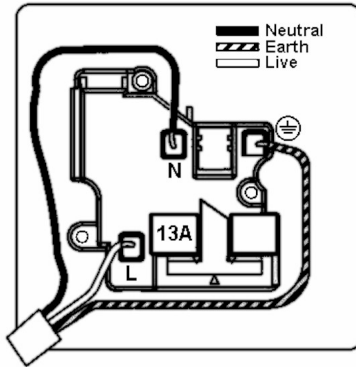

84SSISS-B

Sheer | SHEER RANGE | Power Sockets

Item Image

Wiring

Dimensions

Hamilton® SHEER SS1 Switched Socket

Primary Range	Sheer
Insert Type	1 gang 13A Double Pole Switched Socket
Insert Colour	Satin Steel/Black
EAN13 Barcode	5017503066018
Commodity Code	85363010
Luckins TSI	385559069
Dimensions(Nominal)	Single: Height = 86.0mm Width = 86.0mm Depth = 1.5mm
Weight	137 GR
Switched Poles	Double
Current Rating	13 Amp
Voltage	220/250V AC
Maximum Load	13 Amp
Mains Frequency	50Hz
IP Rating	IP2XD
Contact Gap Minimum	3mm
Terminal Capacity 1	4x2.5mm ²
Terminal Capacity 2	3x4mm ²
Terminal Capacity 3	2x6mm ² Multi-Strand
Terminal Capacity 4	1x10mm ²
Earth Terminal Capacity 1	4x2.5mm ²
Earth Terminal Capacity 2	3x4mm ²
Earth Terminal Capacity 3	2x6mm ² Multi-Strand
Earth Terminal Capacity 4	1x10mm ²
Product Class 1	Must be earthed
Ambient Operating Temperature	-5° to +40°C
Recommended Location	Internal Use Only
Maximum Installation Altitude	2000m
Standard/Approval	BS 1363-2
Additional Notes	Dual Earth: Yes