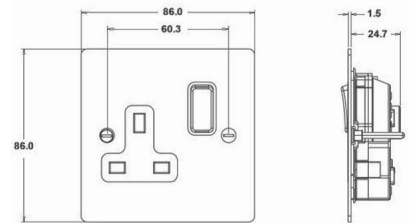

84SSISS-B

Sheer | SHEER RANGE | Power Sockets

Item Image

Wiring

Dimensions

Hamilton® SHEER SS1 Switched Socket

Primary Range	Sheer
Insert Type	1 gang 13A Double Pole Switched Socket
Insert Colour	Satin Steel/Black
EAN13 Barcode	5017503066018
Commodity Code	85363010
Luckins TSI	385559069
Dimensions(Nominal)	Single: Height = 86.0mm Width = 86.0mm Depth = 1.5mm
Weight	137 GR
Switched Poles	Double
Current Rating	13 Amp
Voltage	220/250V AC
Maximum Load	13 Amp
Mains Frequency	50Hz
IP Rating	IP2XD
Contact Gap Minimum	3mm
Terminal Capacity 1	4x2.5mm ²
Terminal Capacity 2	3x4mm ²
Terminal Capacity 3	2x6mm ² Multi-Strand
Terminal Capacity 4	1x10mm ²
Earth Terminal Capacity 1	4x2.5mm ²
Earth Terminal Capacity 2	3x4mm ²
Earth Terminal Capacity 3	2x6mm ² Multi-Strand
Earth Terminal Capacity 4	1x10mm ²
Product Class 1	Must be earthed
Ambient Operating Temperature	-5° to +40°C
Recommended Location	Internal Use Only
Maximum Installation Altitude	2000m
Standard/Approval	BS 1363-2
Additional Notes	Dual Earth: Yes