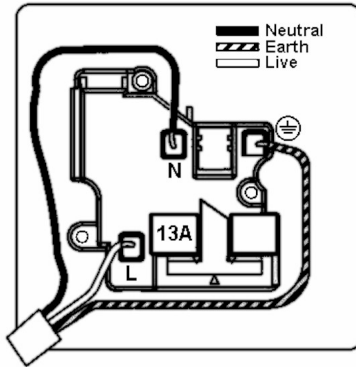

84SS1SS-W

Sheer | SHEER RANGE | Power Sockets

Item Image

Wiring

Dimensions

Primary Range	Sheer
Insert Type	1 gang 13A Double Pole Switched Socket
Insert Colour	Satin Steel/White
EAN13 Barcode	5017503067015
Commodity Code	85363010
Luckins TSI	385559072
Dimensions(Nominal)	Single: Height = 86.0mm Width = 86.0mm Depth = 1.5mm
Weight	138 GR
Switched Poles	Double
Current Rating	13 Amp
Voltage	220/250V AC
Maximum Load	13 Amp
Mains Frequency	50Hz
IP Rating	IP2XD
Contact Gap Minimum	3mm
Terminal Capacity 1	4x2.5mm ²
Terminal Capacity 2	3x4mm ²
Terminal Capacity 3	2x6mm ² Multi-Strand
Terminal Capacity 4	1x10mm ²
Earth Terminal Capacity 1	4x2.5mm ²
Earth Terminal Capacity 2	3x4mm ²
Earth Terminal Capacity 3	2x6mm ² Multi-Strand
Earth Terminal Capacity 4	1x10mm ²
Product Class 1	Must be earthed
Ambient Operating Temperature	-5° to +40°C
Recommended Location	Internal Use Only
Maximum Installation Altitude	2000m
Standard/Approval	BS 1363-2
Additional Notes	Dual Earth: Yes

84SS1SS-W

Sheer | SHEER RANGE | Power Sockets

All products listed conform to current British or European standard and the product information is correct at the time of going to press.

All accessories are manufactured under an accredited BS EN ISO 9001 : 2015 Quality Management System.

84SS1SS-W - Sheer Satin Steel 1 gang 13A Double Pole Switched Socket Satin Steel/White