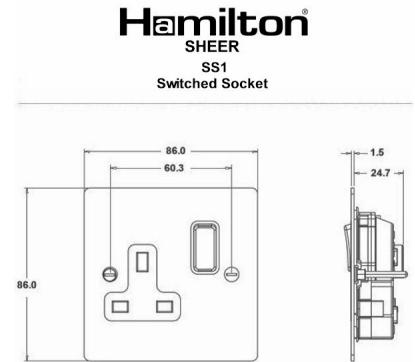

84SS1SS-W

Sheer | SHEER RANGE | Power Sockets

Item Image

Wiring

Dimensions

Primary Range	Sheer
Insert Type	1 gang 13A Double Pole Switched Socket
Insert Colour	Satin Steel/White
EAN13 Barcode	5017503067015
Commodity Code	85363010
Luckins TSI	385559072
Dimensions(Nominal)	Single: Height = 86.0mm Width = 86.0mm Depth = 1.5mm
Weight	138 GR
Switched Poles	Double
Current Rating	13 Amp
Voltage	220/250V AC
Maximum Load	13 Amp
Mains Frequency	50Hz
IP Rating	IP2XD
Contact Gap Minimum	3mm
Terminal Capacity 1	4x2.5mm ²
Terminal Capacity 2	3x4mm ²
Terminal Capacity 3	2x6mm ² Multi-Strand
Terminal Capacity 4	1x10mm ²
Earth Terminal Capacity 1	4x2.5mm ²
Earth Terminal Capacity 2	3x4mm ²
Earth Terminal Capacity 3	2x6mm ² Multi-Strand
Earth Terminal Capacity 4	1x10mm ²
Product Class 1	Must be earthed
Ambient Operating Temperature	-5° to +40°C
Recommended Location	Internal Use Only
Maximum Installation Altitude	2000m
Standard/Approval	BS 1363-2
Additional Notes	Dual Earth: Yes