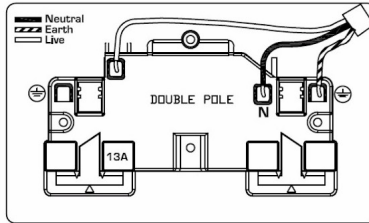

84SS2SS-B

Sheer | SHEER RANGE | Power Sockets

Item Image

Wiring

Dimensions

Hamilton®
SHEER
SS2
Switched Socket

Primary Range	Sheer
Insert Type	2 gang 13A Double Pole Switched Socket
Insert Colour	Satin Steel/Black
EAN13 Barcode	5017503066025
Commodity Code	85363010
Luckins TSI	385559085
Dimensions(Nominal)	Double: Height = 86.0mm Width = 146.0mm Depth = 1.5mm
Weight	227 GR
Switched Poles	Double
Current Rating	13 Amp
Voltage	220/250V AC
Maximum Load	13 Amp
Mains Frequency	50Hz
IP Rating	IP2XD
Contact Gap Minimum	3mm
Terminal Capacity 1	4x2.5mm ²
Terminal Capacity 2	3x4mm ²
Terminal Capacity 3	2x6mm ² Multi-Strand
Terminal Capacity 4	1x10mm ²
Earth Terminal Capacity 1	4x2.5mm ²
Earth Terminal Capacity 2	3x4mm ²
Earth Terminal Capacity 3	2x6mm ² Multi-Strand
Earth Terminal Capacity 4	1x10mm ²
Product Class 1	Must be earthed
Ambient Operating Temperature	-5° to +40°C
Recommended Location	Internal Use Only
Maximum Installation Altitude	2000m
Standard/Approval	BS 1363-2
Additional Notes	Dual Earth: Yes