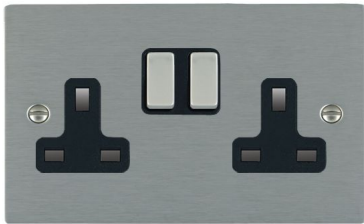

84SS2SS-B

Sheer | SHEER RANGE | Power Sockets

Item Image

Wiring

Dimensions

Hamilton®
SHEER
SS2
Switched Socket

Primary Range	Sheer
Insert Type	2 gang 13A Double Pole Switched Socket
Insert Colour	Satin Steel/Black
EAN13 Barcode	5017503066025
Commodity Code	85363010
Luckins TSI	385559085
Dimensions(Nominal)	Double: Height = 86.0mm Width = 146.0mm Depth = 1.5mm
Weight	227 GR
Switched Poles	Double
Current Rating	13 Amp
Voltage	220/250V AC
Maximum Load	13 Amp
Mains Frequency	50Hz
IP Rating	IP2XD
Contact Gap Minimum	3mm
Terminal Capacity 1	4x2.5mm ²
Terminal Capacity 2	3x4mm ²
Terminal Capacity 3	2x6mm ² Multi-Strand
Terminal Capacity 4	1x10mm ²
Earth Terminal Capacity 1	4x2.5mm ²
Earth Terminal Capacity 2	3x4mm ²
Earth Terminal Capacity 3	2x6mm ² Multi-Strand
Earth Terminal Capacity 4	1x10mm ²
Product Class 1	Must be earthed
Ambient Operating Temperature	-5° to +40°C
Recommended Location	Internal Use Only
Maximum Installation Altitude	2000m
Standard/Approval	BS 1363-2
Additional Notes	Dual Earth: Yes