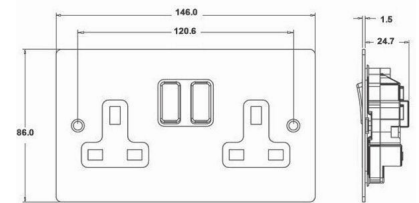

84SS2SS-B

Sheer | SHEER RANGE | Power Sockets

Item Image

Wiring

Dimensions

Hamilton®
SHEER
SS2
Switched Socket

Primary Range	Sheer
Insert Type	2 gang 13A Double Pole Switched Socket
Insert Colour	Satin Steel/Black
EAN13 Barcode	5017503066025
Commodity Code	85363010
Luckins TSI	385559085
Dimensions(Nominal)	Double: Height = 86.0mm Width = 146.0mm Depth = 1.5mm
Weight	227 GR
Switched Poles	Double
Current Rating	13 Amp
Voltage	220/250V AC
Maximum Load	13 Amp
Mains Frequency	50Hz
IP Rating	IP2XD
Contact Gap Minimum	3mm
Terminal Capacity 1	4x2.5mm ²
Terminal Capacity 2	3x4mm ²
Terminal Capacity 3	2x6mm ² Multi-Strand
Terminal Capacity 4	1x10mm ²
Earth Terminal Capacity 1	4x2.5mm ²
Earth Terminal Capacity 2	3x4mm ²
Earth Terminal Capacity 3	2x6mm ² Multi-Strand
Earth Terminal Capacity 4	1x10mm ²
Product Class 1	Must be earthed
Ambient Operating Temperature	-5° to +40°C
Recommended Location	Internal Use Only
Maximum Installation Altitude	2000m
Standard/Approval	BS 1363-2
Additional Notes	Dual Earth: Yes