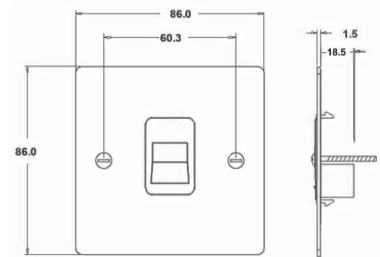

84TCSW

Sheer | SHEER RANGE | Telephone and Data Outlets

Item Image

Wiring

Pin No.	BT Wiring Schedule Colour Codes:
1	GREEN / White
2	BLUE / White
3	ORANGE / White
4	WHITE / Orange
5	WHITE / Blue
6	WHITE / Green

Main Wire Colour shown in CAPITALS

Incoming Telephone Cable
On 4 wire systems, Pin 1 and 6
are not connected.

The maximum REN that can be connected to any one exchange line is 4. Any number of sockets may be connected. All sockets are connected in parallel, ie Pin 1 to Pin 1 ; Pin 2 to Pin 2 ; etc. as shown in the diagram above.

Dimensions

Hamilton®
SHEER
TCS
Telephone Slave Socket

Primary Range	Sheer	
Insert Type	1 gang Telephone Slave	
Insert Colour	White	
EAN13 Barcode	5017503060658	
Commodity Code	85176990	
Luckins TSI	385559137	
Dimensions(Nominal)	Single: Height = 86.0mm Width = 86.0mm Depth = 1.5mm	
Weight	112 GR	
Switched Poles	N/A	
Current Rating	n/a	
IP Rating	IP2XD	
Contact Gap Minimum	N/A	
Earth Terminal Capacity 1	5x1mm ²	
Earth Terminal Capacity 2	4 x 1.5mm ²	
Earth Terminal Capacity 3	3 x 2.5mm ²	
Earth Terminal Capacity 4	1 x 4mm ² Multi-strand	
Earth Terminal Capacity 5	1 x 6mm ²	
Product Class 1	Must be earthed (ref BS7671 415.2.1)	
Ambient Operating Temperature	-5° to +40°C	
Recommended Location	Internal Use Only	
Maximum Installation Altitude	2000m	
Standard/Approval	BS 6312:2:2	
All products listed conform to current British or European standard and the product information is correct at the time of going to press.	All accessories are manufactured under an accredited BS EN ISO 9001 : 2015 Quality Management System.	It is the policy of the company to improve products as part of our development programme. Therefore, we reserve the right to alter designs and dimensions without prior notice.