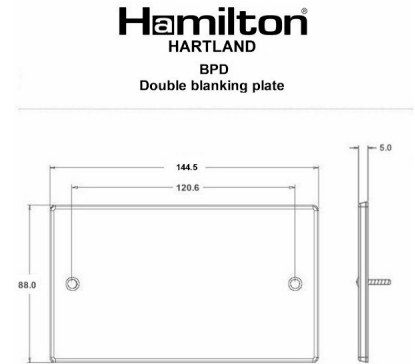

73BPD

Hartland | HARTLAND RANGE | Blank Plates

Item Image

Wiring

Dimensions

Primary Range	Hartland	
Insert Type	Double Blank Plate	
Insert Colour	No Insert Colour	
EAN13 Barcode	5017503239894	
Commodity Code	73269098	
Luckins TSI	386665004	
Dimensions(Nominal)	Double: Height = 88.0mm Width = 144.5mm Depth = 5.0mm	
Weight	109 GR	
Switched Poles	N/A	
Current Rating	n/a	
IP Rating	N/A	
Contact Gap Minimum	N/A	
Earth Terminal Capacity 1	5x1mm ²	
Earth Terminal Capacity 2	4x1.5mm ²	
Earth Terminal Capacity 3	3x2.5mm ²	
Earth Terminal Capacity 4	1x4mm ² Multi-strand	
Earth Terminal Capacity 5	1x6mm ²	
Product Class 1	Face plate must be earthed	
Recommended Location	Internal Use Only	
Maximum Installation Altitude	2000m	
Standard/Approval	N/A	
Additional Notes	Plates must be Earthed via the Earth Tag.	
All products listed conform to current British or European standard and the product information is correct at the time of going to press.	All accessories are manufactured under an accredited BS EN ISO 9001 : 2015 Quality Management System.	It is the policy of the company to improve products as part of our development programme. Therefore, we reserve the right to alter designs and dimensions without prior notice.