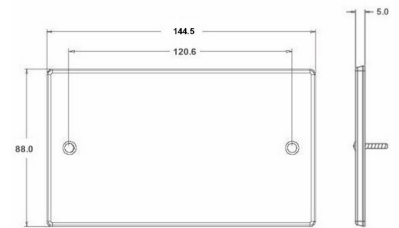

74BPD

Hartland | HARTLAND RANGE | Blank Plates

Item Image

Wiring

Dimensions

Hamilton®
HARTLAND
BPD
Double blanking plate

Primary Range	Hartland	
Insert Type	Double Blank Plate	
Insert Colour	No Insert Colour	
EAN13 Barcode	5017503249893	
Commodity Code	73269098	
Luckins TSI	386665059	
Dimensions(Nominal)	Double: Height = 88.0mm Width = 144.5mm Depth = 5.0mm	
Weight	106 GR	
Switched Poles	N/A	
Current Rating	n/a	
IP Rating	N/A	
Contact Gap Minimum	N/A	
Earth Terminal Capacity 1	5x1mm ²	
Earth Terminal Capacity 2	4x1.5mm ²	
Earth Terminal Capacity 3	3x2.5mm ²	
Earth Terminal Capacity 4	1x4mm ² Multi-strand	
Earth Terminal Capacity 5	1x6mm ²	
Product Class 1	Face plate must be earthed	
Recommended Location	Internal Use Only	
Maximum Installation Altitude	2000m	
Standard/Approval	N/A	
Additional Notes	Plates must be Earthed via the Earth Tag.	
All products listed conform to current British or European standard and the product information is correct at the time of going to press.	All accessories are manufactured under an accredited BS EN ISO 9001 : 2015 Quality Management System.	It is the policy of the company to improve products as part of our development programme. Therefore, we reserve the right to alter designs and dimensions without prior notice.