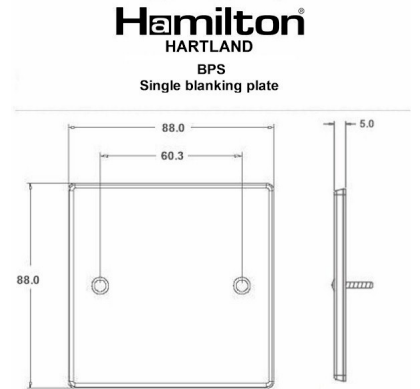

74BPS

Hartland | HARTLAND RANGE | Blank Plates

Item Image

Wiring

Dimensions

Primary Range	Hartland	
Insert Type	Single Blank Plate	
Insert Colour	No Insert Colour	
EAN13 Barcode	5017503249886	
Commodity Code	73269098	
Luckins TSI	386665101	
Dimensions(Nominal)	Single: Height = 88.0mm Width = 88.0mm Depth = 5.0mm	
Weight	71 GR	
Switched Poles	N/A	
Current Rating	n/a	
IP Rating	N/A	
Contact Gap Minimum	N/A	
Earth Terminal Capacity 1	5x1mm ²	
Earth Terminal Capacity 2	4x1.5mm ²	
Earth Terminal Capacity 3	3x2.5mm ²	
Earth Terminal Capacity 4	1x4mm ² Multi-strand	
Earth Terminal Capacity 5	1x6mm ²	
Product Class 1	Face plate must be earthed	
Recommended Location	Internal Use Only	
Maximum Installation Altitude	2000m	
Standard/Approval	N/A	
Additional Notes	Plates must be Earthed via the Earth Tag.	
All products listed conform to current British or European standard and the product information is correct at the time of going to press.	All accessories are manufactured under an accredited BS EN ISO 9001 : 2015 Quality Management System.	It is the policy of the company to improve products as part of our development programme. Therefore, we reserve the right to alter designs and dimensions without prior notice.