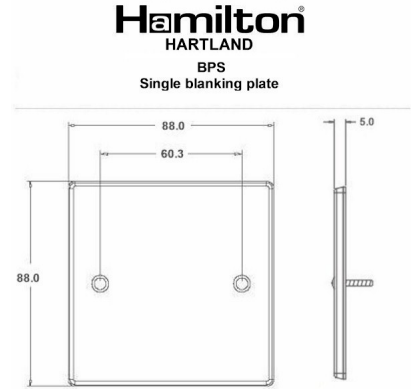

77BPS

Hartland | HARTLAND RANGE | Blank Plates

Item Image

Wiring

Dimensions

Primary Range	Hartland	
Insert Type	Single Blank Plate	
Insert Colour	No Insert Colour	
EAN13 Barcode	5017503279883	
Commodity Code	73269098	
Luckins TSI	386665305	
Dimensions(Nominal)	Single: Height = 88.0mm Width = 88.0mm Depth = 5.0mm	
Weight	76 GR	
Switched Poles	N/A	
Current Rating	n/a	
IP Rating	N/A	
Contact Gap Minimum	N/A	
Earth Terminal Capacity 1	5x1mm ²	
Earth Terminal Capacity 2	4x1.5mm ²	
Earth Terminal Capacity 3	3x2.5mm ²	
Earth Terminal Capacity 4	1x4mm ² Multi-strand	
Earth Terminal Capacity 5	1x6mm ²	
Product Class 1	Face plate must be earthed	
Recommended Location	Internal Use Only	
Maximum Installation Altitude	2000m	
Standard/Approval	N/A	
Additional Notes	Plates must be Earthed via the Earth Tag.	
All products listed conform to current British or European standard and the product information is correct at the time of going to press.	All accessories are manufactured under an accredited BS EN ISO 9001 : 2015 Quality Management System.	It is the policy of the company to improve products as part of our development programme. Therefore, we reserve the right to alter designs and dimensions without prior notice.