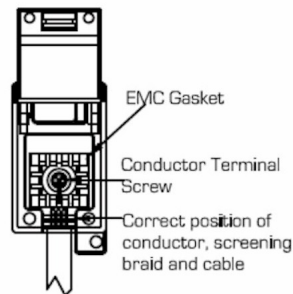

74DTVFB

Hartland | HARTLAND RANGE | Digital Television Sockets - Screened Non-Isolated/DAB Compatible

Item Image

Wiring

Dimensions

Primary Range	Hartland	
Insert Type	1 gang Non-Isolated TV (female) (DAB Compatible)	
Insert Colour	Black	
EAN13 Barcode	5028690241379	
Commodity Code	85367000	
Luckins TSI	386902576	
Dimensions(Nominal)	Single: Height = 88.0mm Width = 88.0mm Depth = 5.0mm	
Switched Poles	N/A	
Current Rating	n/a	
IP Rating	IP2XD	
Contact Gap Minimum	N/A	
Earth Terminal Capacity 1	5x1mm ²	
Earth Terminal Capacity 2	4 x 1.5mm ²	
Earth Terminal Capacity 3	3 x 2.5mm ²	
Earth Terminal Capacity 4	1 x 4mm ² Multi-strand	
Earth Terminal Capacity 5	1 x 6mm ²	
Product Class 1	Must be earthed (ref BS7671 415.2.1)	
Ambient Operating Temperature	-5° to +40°C	
Recommended Location	Internal Use Only	
Maximum Installation Altitude	2000m	
Standard/Approval	BS 5733. BS EN 50083-2: 2012/A1:2015. BS EN 61169-2:2007	
All products listed conform to current British or European standard and the product information is correct at the time of going to press.	All accessories are manufactured under an accredited BS EN ISO 9001 : 2015 Quality Management System.	It is the policy of the company to improve products as part of our development programme. Therefore, we reserve the right to alter designs and dimensions without prior notice.
Illustrations and diagrams are reproduced within the limitations of reproduction and printing process and are not binding.	Due to manufacturing processes we cannot guarantee an exact colour match and shadings of of certain finishes.	Correct as at 18 August 2021 09:05 AM E&OE