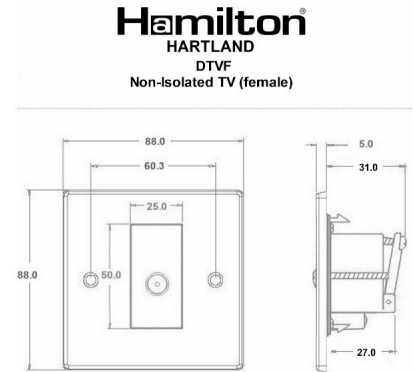

74DTVFB

Hartland | HARTLAND RANGE | Digital Television Sockets - Screened Non-Isolated/DAB Compatible

Item Image

Wiring

Dimensions

Primary Range	Hartland	
Insert Type	1 gang Non-Isolated TV (female) (DAB Compatible)	
Insert Colour	Black	
EAN13 Barcode	5028690241379	
Commodity Code	85367000	
Luckins TSI	386902576	
Dimensions(Nominal)	Single: Height = 88.0mm Width = 88.0mm Depth = 5.0mm	
Switched Poles	N/A	
Current Rating	n/a	
IP Rating	IP2XD	
Contact Gap Minimum	N/A	
Earth Terminal Capacity 1	5x1mm ²	
Earth Terminal Capacity 2	4 x 1.5mm ²	
Earth Terminal Capacity 3	3 x 2.5mm ²	
Earth Terminal Capacity 4	1 x 4mm ² Multi-strand	
Earth Terminal Capacity 5	1 x 6mm ²	
Product Class 1	Must be earthed (ref BS7671 415.2.1)	
Ambient Operating Temperature	-5° to +40°C	
Recommended Location	Internal Use Only	
Maximum Installation Altitude	2000m	
Standard/Approval	BS 5733. BS EN 50083-2: 2012/A1:2015. BS EN 61169-2:2007	
All products listed conform to current British or European standard and the product information is correct at the time of going to press.	All accessories are manufactured under an accredited BS EN ISO 9001 : 2015 Quality Management System.	It is the policy of the company to improve products as part of our development programme. Therefore, we reserve the right to alter designs and dimensions without prior notice.
Illustrations and diagrams are reproduced within the limitations of reproduction and printing process and are not binding.	Due to manufacturing processes we cannot guarantee an exact colour match and shadings of of certain finishes.	Correct as at 18 August 2021 09:05 AM E&OE