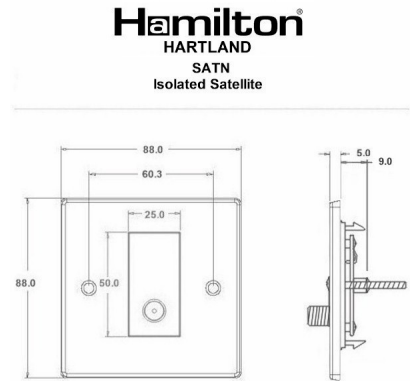

74SATNB

Hartland | HARTLAND RANGE | Television Coaxial Sockets

Item Image

Wiring

Dimensions

Primary Range	Hartland	
Insert Type	1 gang Non-Isolated Satellite	
Insert Colour	Black	
EAN13 Barcode	5028690241607	
Commodity Code	85367000	
Luckins TSI	386902644	
Dimensions(Nominal)	Single: Height = 88.0mm Width = 88.0mm Depth = 5.0mm	
Switched Poles	N/A	
Current Rating	n/a	
IP Rating	IP2XD	
Contact Gap Minimum	N/A	
Earth Terminal Capacity 1	5x1mm ²	
Earth Terminal Capacity 2	4 x 1.5mm ²	
Earth Terminal Capacity 3	3 x 2.5mm ²	
Earth Terminal Capacity 4	1 x 4mm ² Multi-strand	
Earth Terminal Capacity 5	1 x 6mm ²	
Product Class 1	Must be earthed (ref BS7671 415.2.1)	
Ambient Operating Temperature	-5° to +40°C	
Recommended Location	Internal Use Only	
Maximum Installation Altitude	2000m	
Standard/Approval	BS 5733	
All products listed conform to current British or European standard and the product information is correct at the time of going to press.	All accessories are manufactured under an accredited BS EN ISO 9001 : 2015 Quality Management System.	It is the policy of the company to improve products as part of our development programme. Therefore, we reserve the right to alter designs and dimensions without prior notice.
Illustrations and diagrams are reproduced within the limitations of reproduction and printing process and are not binding.	Due to manufacturing processes we cannot guarantee an exact colour match and shadings of of certain finishes.	Correct as at 18 August 2021 09:21 AM E&OE