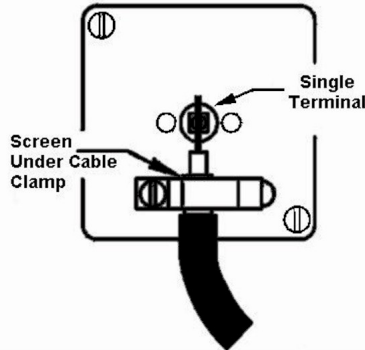

74SATNB

Hartland | HARTLAND RANGE | Television Coaxial Sockets

Item Image

Wiring

Dimensions

Primary Range	Hartland	
Insert Type	1 gang Non-Isolated Satellite	
Insert Colour	Black	
EAN13 Barcode	5028690241607	
Commodity Code	85367000	
Luckins TSI	386902644	
Dimensions(Nominal)	Single: Height = 88.0mm Width = 88.0mm Depth = 5.0mm	
Switched Poles	N/A	
Current Rating	n/a	
IP Rating	IP2XD	
Contact Gap Minimum	N/A	
Earth Terminal Capacity 1	5x1mm ²	
Earth Terminal Capacity 2	4 x 1.5mm ²	
Earth Terminal Capacity 3	3 x 2.5mm ²	
Earth Terminal Capacity 4	1 x 4mm ² Multi-strand	
Earth Terminal Capacity 5	1 x 6mm ²	
Product Class 1	Must be earthed (ref BS7671 415.2.1)	
Ambient Operating Temperature	-5° to +40°C	
Recommended Location	Internal Use Only	
Maximum Installation Altitude	2000m	
Standard/Approval	BS 5733	
All products listed conform to current British or European standard and the product information is correct at the time of going to press.	All accessories are manufactured under an accredited BS EN ISO 9001 : 2015 Quality Management System.	It is the policy of the company to improve products as part of our development programme. Therefore, we reserve the right to alter designs and dimensions without prior notice.
Illustrations and diagrams are reproduced within the limitations of reproduction and printing process and are not binding.	Due to manufacturing processes we cannot guarantee an exact colour match and shadings of of certain finishes.	Correct as at 18 August 2021 09:21 AM E&OE