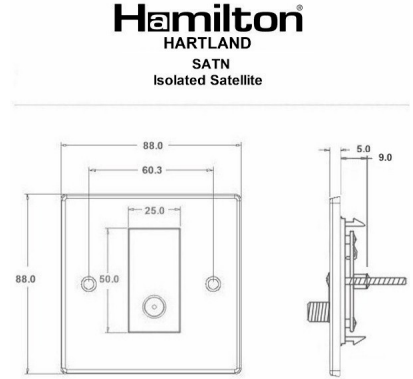

74SATNW

Hartland | HARTLAND RANGE | Television Coaxial Sockets

Item Image

Wiring

Dimensions

Primary Range	Hartland	
Insert Type	1 gang Non-Isolated Satellite	
Insert Colour	White	
EAN13 Barcode	5028690240600	
Commodity Code	85367000	
Luckins TSI	386902673	
Dimensions(Nominal)	Single: Height = 88.0mm Width = 88.0mm Depth = 5.0mm	
Weight	85 GR	
Switched Poles	N/A	
Current Rating	n/a	
IP Rating	IP2XD	
Contact Gap Minimum	N/A	
Earth Terminal Capacity 1	5x1mm ²	
Earth Terminal Capacity 2	4 x 1.5mm ²	
Earth Terminal Capacity 3	3 x 2.5mm ²	
Earth Terminal Capacity 4	1 x 4mm ² Multi-strand	
Earth Terminal Capacity 5	1 x 6mm ²	
Product Class 1	Must be earthed (ref BS7671 415.2.1)	
Ambient Operating Temperature	-5° to +40°C	
Recommended Location	Internal Use Only	
Maximum Installation Altitude	2000m	
Standard/Approval	BS 5733	
All products listed conform to current British or European standard and the product information is correct at the time of going to press.	All accessories are manufactured under an accredited BS EN ISO 9001 : 2015 Quality Management System.	It is the policy of the company to improve products as part of our development programme. Therefore, we reserve the right to alter designs and dimensions without prior notice.