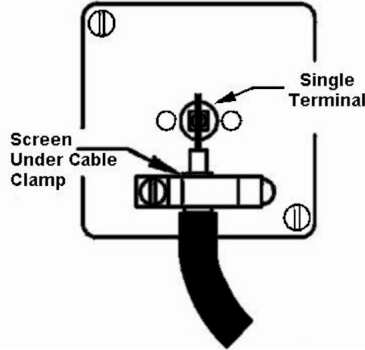

74SATNW

Hartland | HARTLAND RANGE | Television Coaxial Sockets

Item Image

Wiring

Dimensions

Primary Range	Hartland	
Insert Type	1 gang Non-Isolated Satellite	
Insert Colour	White	
EAN13 Barcode	5028690240600	
Commodity Code	85367000	
Luckins TSI	386902673	
Dimensions(Nominal)	Single: Height = 88.0mm Width = 88.0mm Depth = 5.0mm	
Weight	85 GR	
Switched Poles	N/A	
Current Rating	n/a	
IP Rating	IP2XD	
Contact Gap Minimum	N/A	
Earth Terminal Capacity 1	5x1mm ²	
Earth Terminal Capacity 2	4 x 1.5mm ²	
Earth Terminal Capacity 3	3 x 2.5mm ²	
Earth Terminal Capacity 4	1 x 4mm ² Multi-strand	
Earth Terminal Capacity 5	1 x 6mm ²	
Product Class 1	Must be earthed (ref BS7671 415.2.1)	
Ambient Operating Temperature	-5° to +40°C	
Recommended Location	Internal Use Only	
Maximum Installation Altitude	2000m	
Standard/Approval	BS 5733	
All products listed conform to current British or European standard and the product information is correct at the time of going to press.	All accessories are manufactured under an accredited BS EN ISO 9001 : 2015 Quality Management System.	It is the policy of the company to improve products as part of our development programme. Therefore, we reserve the right to alter designs and dimensions without prior notice.